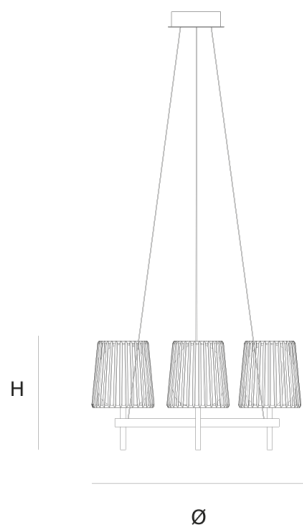

Product data sheet

Date: July 1st 2026

QUASAR

JULIA SINGLE SUSPENSION by Daniel Becker

A reinterpretation of the classic textile plissé shade. Julia series includes suspensions, chandeliers, wall, floor and table lamps. Each one consists of two shades: the outer is handmade of brass, while the inner is made of translucent glass. Both shades are connected to a classic table lamp in a way that signifies the present archetypal gesture.

DIMENSIONS

Ø 70 cm 27.6 inch
H 35 cm 13.8 inch

LIGHTSOURCE

3x E14 led, 4 W, 2000-2900K, 780 LM

FINISH

Chrome plated
Brass

TYPE.NR

14-16005
14-16005-2

CANOPY

Ø 17 cm 6.7 inch
H 5 cm 2 inch

INCLUDED

Yes

CABLELENGTH

Up to 200 cm 78 inch

TYPE	Suspension
STANDARD	The fixture is supplied with dim to warm led lamps. Black canopy with cover plate in matching colour of the fixture.
OPTIONAL	
TRANSFORMER/DRIVER	n/a
DIMMING	led dimmer
CLASSIFICATION	UL no IP20 yes
ENERGY LABEL	A+