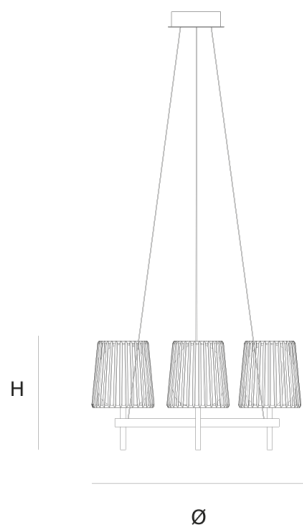

## JULIA SINGLE SUSPENSION by Daniel Becker

A reinterpretation of the classic textile plissé shade. Julia series includes suspensions, chandeliers, wall, floor and table lamps. Each one consists of two shades: the outer is handmade of brass, while the inner is made of translucent glass. Both shades are connected to a classic table lamp in a way that signifies the present archetypal gesture.

### DIMENSIONS

Ø 70 cm 27.6 inch  
H 35 cm 13.8 inch

### CANOPY

Ø 17 cm 6.7 inch  
H 5 cm 2 inch