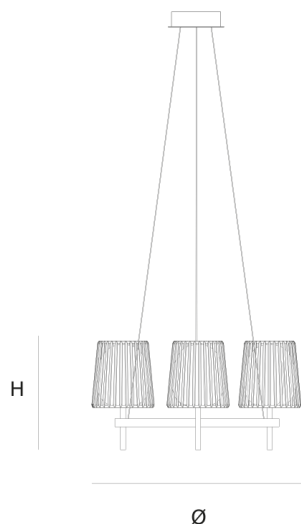

Product data sheet

Date: May 1st 2026

QUASAR

JULIA SINGLE SUSPENSION by Daniel Becker

A reinterpretation of the classic textile plissé shade. Julia series includes suspensions, chandeliers, wall, floor and table lamps. Each one consists of two shades: the outer is handmade of brass, while the inner is made of translucent glass. Both shades are connected to a classic table lamp in a way that signifies the present archetypal gesture.

DIMENSIONS

Ø 70 cm 27.6 inch
H 35 cm 13.8 inch

LIGHTSOURCE

3x E14 led, 4 W, 2000-2900K, 780 LM

FINISH

Chrome plated
Brass

TYPE.NR

14-16005
14-16005-2

CANOPY

Ø 17 cm 6.7 inch
H 5 cm 2 inch

INCLUDED

Yes

CABLELENGTH

Up to 200 cm 78 inch

TYPE	Suspension
STANDARD	The fixture is supplied with dim to warm led lamps. Black canopy with cover plate in matching colour of the fixture.
OPTIONAL	
TRANSFORMER/DRIVER	n/a
DIMMING	led dimmer
CLASSIFICATION	UL no IP20 yes
ENERGY LABEL	A+