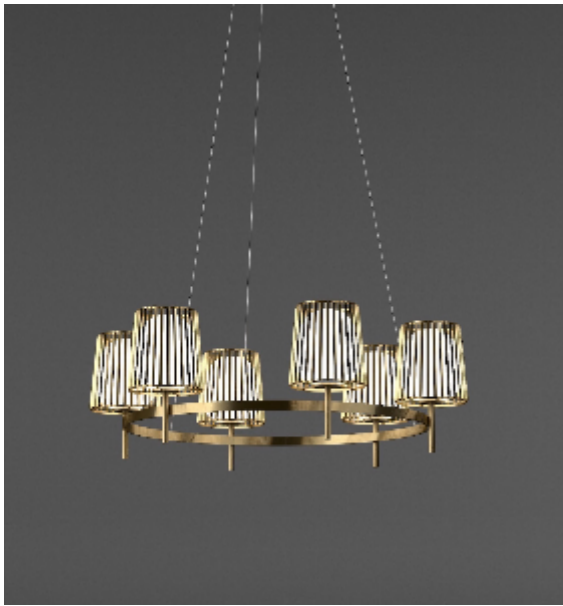

Product data sheet

Date: July 1st 2026

QUASAR

JULIA SINGLE SUSPENSION by Daniel Becker

A reinterpretation of the classic textile plissé shade. Julia series includes suspensions, chandeliers, wall, floor and table lamps. Each one consists of two shades: the outer is handmade of brass, while the inner is made of translucent glass. Both shades are connected to a classic table lamp in a way that signifies the present archetypal gesture.

DIMENSIONS

Ø 70 cm 27.6 inch
H 35 cm 13.8 inch

LIGHTSOURCE

3x E14 led, 4 W, 2000-2900K, 780 LM

FINISH

Chrome plated
Brass

TYPE.NR

14-16005
14-16005-2

CANOPY

Ø 17 cm 6.7 inch
H 5 cm 2 inch

INCLUDED

Yes

CABLELENGTH

Up to 200 cm 78 inch

TYPE	Suspension
STANDARD	The fixture is supplied with dim to warm led lamps. Black canopy with cover plate in matching colour of the fixture.
OPTIONAL	
TRANSFORMER/DRIVER	n/a
DIMMING	led dimmer
CLASSIFICATION	UL no IP20 yes
ENERGY LABEL	A+