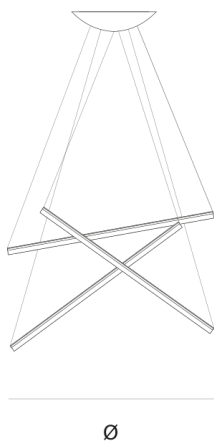

Product data sheet

Date: May 13th 2026

QUASAR

IXION SUSPENSION by Maurizio

Ferrari

A frozen juggling throw. At any time the diagonal free hanging light tubes create an interesting composition. Play with angles and modify your own fixture. The glass tubes are half frosted and half clear and can be rotated to make the light more diffuse or more direct.

DIMENSIONS

Ø 120 cm 47.2 inch
H 3 cm 1.2 inch

CANOPY

Ø 35.5 cm 14 inch
H 6.5 cm 2.6 inch

CABLELENGTH

Up to 300 cm 118 inch

LIGHTSOURCE

1x led, 43.2W, 2700K,
2100 LM, CRI>90