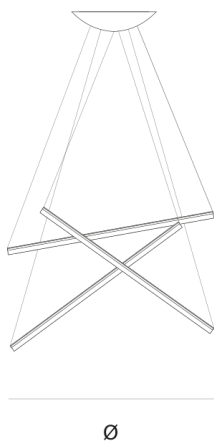

Product data sheet

Date: June 28th 2026

QUASAR

IXION SUSPENSION by Maurizio

Ferrari

A frozen juggling throw. At any time the diagonal free hanging light tubes create an interesting composition. Play with angles and modify your own fixture. The glass tubes are half frosted and half clear and can be rotated to make the light more diffuse or more direct.

DIMENSIONS

Ø 120 cm 47.2 inch
H 3 cm 1.2 inch

CANOPY

Ø 35.5 cm 14 inch
H 6.5 cm 2.6 inch

CABLELENGTH

Up to 300 cm 118 inch

LIGHTSOURCE

1x led, 43.2W, 2700K,
2100 LM, CRI>90