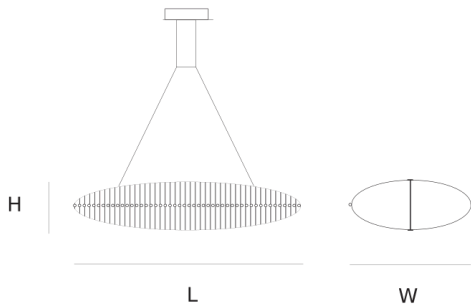

Product data sheet

Date: July 1st 2026

QUASAR

FIELTEBEK SUSPENSION

by Jan Pauwels

A fish skeleton made of illuminated metal rods. Available in 3 sizes and 2 finishes.

DIMENSIONS

L 200 cm 78.7 inch
H 55 cm 21.7 inch
W 75 cm 29.5 inch

LIGHTSOURCE

78x led E10, 12V/0.33W,
2600K, 1794 LM

FINISH

Nickel
Brass

TYPE.NR

11-8301-2E
11-8301-5E

CANOPY

Ø 20 cm 7.9 inch
H 5 cm 2 inch

INCLUDED

Yes

5 6 200x65x80cm
2.5 3 34x34x17cm

CABLELENGTH

Up to 0 cm 78 inch

TYPE	Suspension
STANDARD	The fixture is supplied with lamps. Black canopy with cover plate in matching colour of the fixture. Leading and trailing edge dimmable.
OPTIONAL	3000K or 3500K led.
TRANSFORMER/DRIVER	SCPpower KVF-12030-TDW
DIMMING	leading and trailing edge
CLASSIFICATION	UL no IP20 yes
ENERGY LABEL	