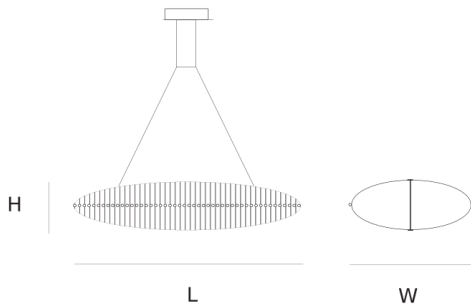

CABLELENGTH

Up to 0 cm 78 inch

TYPE	Suspension
STANDARD	The fixture is supplied with lamps. Black canopy with cover plate in matching colour of the fixture. Leading and trailing edge dimmable.
OPTIONAL	3000K or 3500K led.
TRANSFORMER/DRIVER	SCPpower KVF-12030-TDW
DIMMING	leading and trailing edge
CLASSIFICATION	UL no IP20 yes
ENERGY LABEL