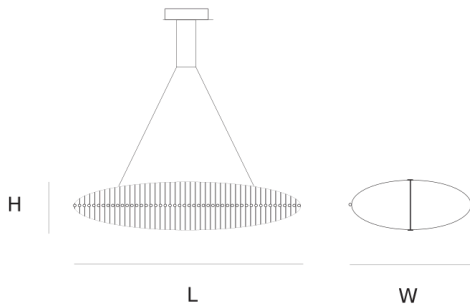

Product data sheet

Date: May 1st 2026

QUASAR

FIELTEBEK SUSPENSION

by Jan Pauwels

A fish skeleton made of illuminated metal rods. Available in 3 sizes and 2 finishes.

DIMENSIONS

L 200 cm 78.7 inch
H 55 cm 21.7 inch
W 75 cm 29.5 inch

LIGHTSOURCE

78x led E10, 12V/0.33W,
2600K, 1794 LM

FINISH

Nickel
Brass

TYPE.NR

11-8301-2E
11-8301-5E

CANOPY

Ø 20 cm 7.9 inch
H 5 cm 2 inch

INCLUDED

Yes

5 6 200x65x80cm
2.5 3 34x34x17cm

CABLELENGTH

Up to 0 cm 78 inch

TYPE	Suspension
STANDARD	The fixture is supplied with lamps. Black canopy with cover plate in matching colour of the fixture. Leading and trailing edge dimmable.
OPTIONAL	3000K or 3500K led.
TRANSFORMER/DRIVER	SCPpower KVF-12030-TDW
DIMMING	leading and trailing edge
CLASSIFICATION	UL no IP20 yes
ENERGY LABEL	