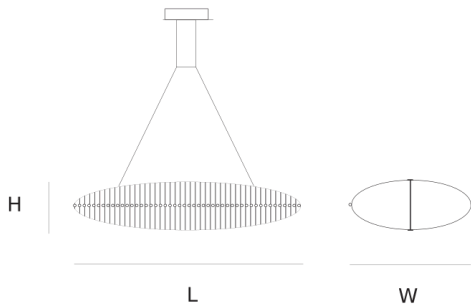

Product data sheet

Date: July 1st 2026

QUASAR

FIELTEBEK SUSPENSION

by Jan Pauwels

A fish skeleton made of illuminated metal rods. Available in 3 sizes and 2 finishes.

DIMENSIONS

L 150 cm 59.1 inch
H 45 cm 17.7 inch
W 65 cm 25.6 inch

LIGHTSOURCE

56x led E10, 12V/0.33W,
2600K, 1288 LM

FINISH

Nickel ● 11-8301E
Brass ● 11-8301-4E

TYPE.NR

CANOPY

Ø 20 cm 7.9 inch
H 5 cm 2 inch

INCLUDED

Yes

6.5

8

200x65x50cm

CABLELENGTH

Up to 0 cm 59 inch

TYPE	Suspension
STANDARD	The fixture is supplied with lamps. Black canopy with cover plate in matching colour of the fixture. Leading and trailing edge dimmable.
OPTIONAL	3000K or 3500K led.
TRANSFORMER/DRIVER	SCPower KVF-12030-TDW
DIMMING	leading and trailing edge
CLASSIFICATION	UL no IP20 yes
ENERGY LABEL	