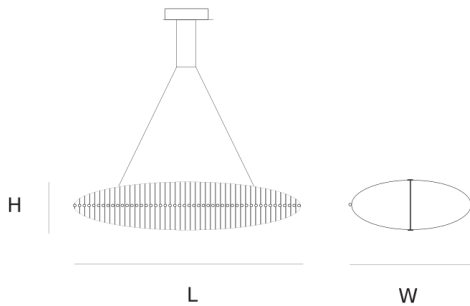

Product data sheet

Date: May 1st 2026

QUASAR

FIELTEBEK SUSPENSION

by Jan Pauwels

A fish skeleton made of illuminated metal rods. Available in 3 sizes and 2 finishes.

DIMENSIONS

L 120 cm 47.2 inch
H 32 cm 12.6 inch
W 55 cm 21.7 inch

LIGHTSOURCE

48x led E10, 12V/0.33W,
2600K, 1104 LM

FINISH

Nickel
Brass

TYPE.NR

11-8301-3E
11-8301-1E

CANOPY

Ø 20 cm 7.9 inch
H 5 cm 2 inch

INCLUDED

Yes

 6.5  8  130x65x50cm

CABLELENGTH

Up to 0 cm 59 inch

TYPE	Suspension
STANDARD	The fixture is supplied with lamps. Black canopy with cover plate in matching colour of the fixture. Leading and trailing edge dimmable.
OPTIONAL	3000K or 3500K led.
TRANSFORMER/DRIVER	SCPower KVF-12030-TDW
DIMMING	leading and trailing edge
CLASSIFICATION	UL no IP20 yes
ENERGY LABEL	