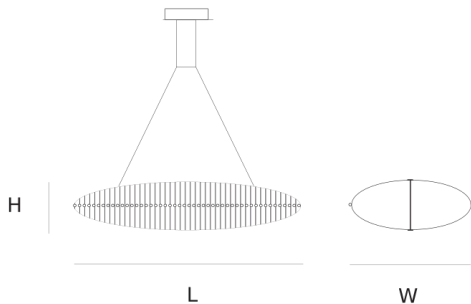

Product data sheet

Date: July 1st 2026

QUASAR

FIELTEBEK SUSPENSION

by Jan Pauwels

A fish skeleton made of illuminated metal rods. Available in 3 sizes and 2 finishes.

DIMENSIONS

L 120 cm 47.2 inch
H 32 cm 12.6 inch
W 55 cm 21.7 inch

LIGHTSOURCE

48x led E10, 12V/0.33W,
2600K, 1104 LM

FINISH

Nickel
Brass

TYPE.NR

11-8301-3E
11-8301-1E

CANOPY

Ø 20 cm 7.9 inch
H 5 cm 2 inch

INCLUDED

Yes

CABLELENGTH

Up to 0 cm 59 inch

TYPE	Suspension
STANDARD	The fixture is supplied with lamps. Black canopy with cover plate in matching colour of the fixture. Leading and trailing edge dimmable.
OPTIONAL	3000K or 3500K led.
TRANSFORMER/DRIVER	SCPower KVF-12030-TDW
DIMMING	leading and trailing edge
CLASSIFICATION	UL no IP20 yes
ENERGY LABEL	