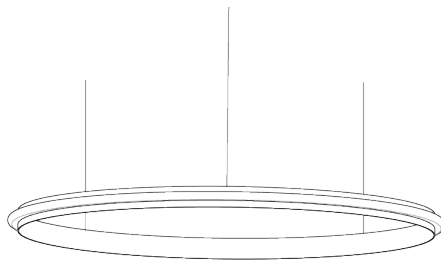

Product data sheet

Date: July 2nd 2026

QUASAR

ECLIPSE COMPOSITION SUSPENSION by Jan Pauwels

The circle of light. Versatile rings that allow you to create the composition you like. Thanks to the freedom of number, size, distance and angle between the rings, each installation will be unique. The Eclipse with its chip on board LEDS has a different look and feel then the Citadel.

DIMENSIONS

Ø 83 cm 32.7 inch
H 5 cm 2 inch

LIGHTSOURCE

52x led, 12V/0.6W,
2800K, 1560 LM, CRI>90

FINISH

Nickel ● 11-8211-1E
Brass ● 11-8211-2E
Blackbrass ● 11-8211-4E

TYPE.NR

CANOPY

INCLUDED

Yes

CABLELENGTH

Up to 0 cm 59 inch

TYPE	Suspension
STANDARD	
OPTIONAL	2400K or 3000K led.
TRANSFORMER/DRIVER	Order seperatly
DIMMING	depending the type of driver
CLASSIFICATION	UL no IP20 yes
ENERGY LABEL	
YEAR OF DESIGN	2022