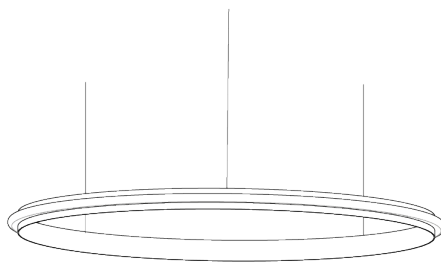

## ECLIPSE COMPOSITION SUSPENSION by Jan Pauwels

The circle of light. Versatile rings that allow you to create the composition you like. Thanks to the freedom of number, size, distance and angle between the rings, each installation will be unique. The Eclipse with its chip on board LEDS has a different look and feel then the Citadel.

### DIMENSIONS

Ø 83 cm 32.7 inch  
H 5 cm 2 inch