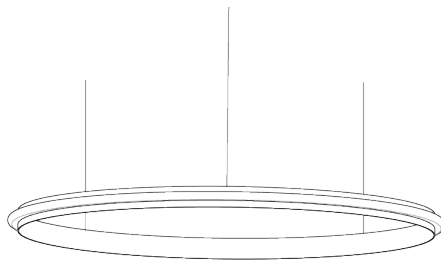

Product data sheet

Date: July 2nd 2026

QUASAR

ECLIPSE COMPOSITION SUSPENSION by Jan Pauwels

The circle of light. Versatile rings that allow you to create the composition you like. Thanks to the freedom of number, size, distance and angle between the rings, each installation will be unique. The Eclipse with its chip on board LEDS has a different look and feel then the Citadel.

DIMENSIONS

Ø 68 cm 26.8 inch
H 5 cm 2 inch

LIGHTSOURCE

44x led, 12V/0.6W,
2800K, 1320 LM, CRI>90

FINISH

Nickel ● 11-8210-1E
Brass ● 11-8210-2E
Blackbrass ● 11-8210-4E

TYPE.NR

CANOPY

INCLUDED

Yes

CABLELENGTH

Up to 0 cm 59 inch

TYPE	Suspension
STANDARD	
OPTIONAL	2400K or 3000K led.
TRANSFORMER/DRIVER	Order separatly
DIMMING	depending the type of driver
CLASSIFICATION	UL no IP20 yes
ENERGY LABEL	
YEAR OF DESIGN	2022