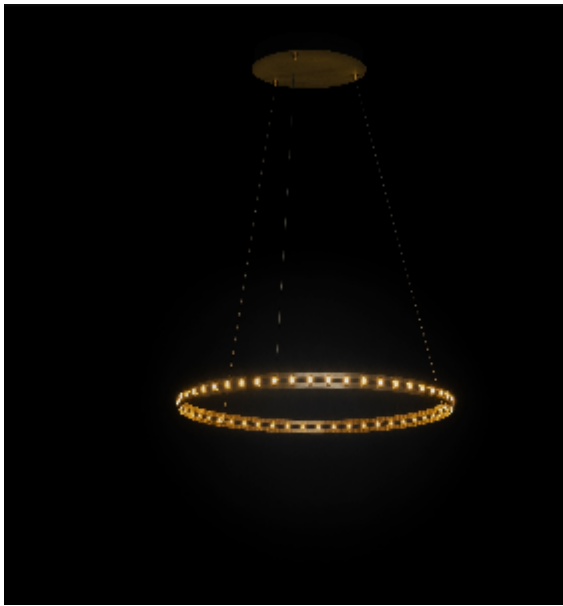

Product data sheet

Date: May 3rd 2026

QUASAR

ECLIPSE SINGLE

SUSPENSION by Jan Pauwels

The circle of light. Versatile rings that allow you to create the composition you like. Thanks to the freedom of number, size, distance and angle between the rings, each installation will be unique. The Eclipse with its chip on board LEDS has a different look and feel then the Citadel.

DIMENSIONS

Ø 200 cm 78.7 inch
H 5 cm 2 inch

LIGHTSOURCE

126x led, 12V/0.6W,
2800K, 3780 LM, CRI>90

FINISH

Nickel  11-8227-1E
Brass  11-8227-2E
Blackbrass  11-8227-4E

TYPE.NR

CANOPY

INCLUDED

Yes

CABLELENGTH

Up to 0 cm 59 inch

 8  29  206x206x7cm

H | 

Ø

TYPE	Suspension
STANDARD	
OPTIONAL	2400K or 3000K led.
TRANSFORMER/DRIVER	Order seperatly
DIMMING	leading and trailing edge
CLASSIFICATION	UL no IP20 yes
ENERGY LABEL	
YEAR OF DESIGN	2022