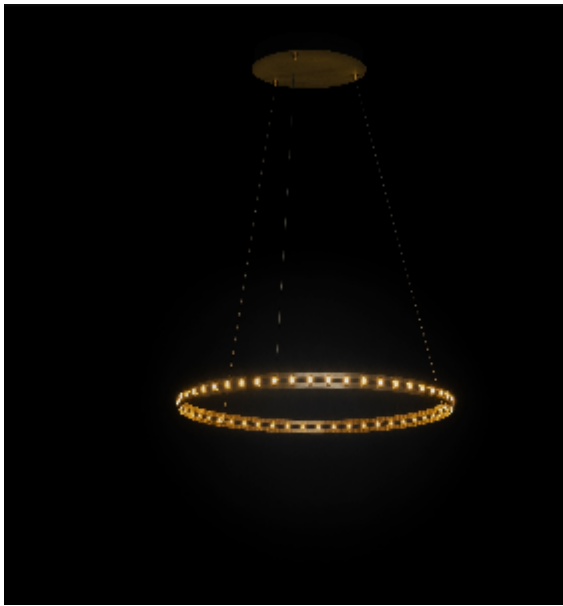

## ECLIPSE SINGLE

### SUSPENSION by Jan Pauwels

The circle of light. Versatile rings that allow you to create the composition you like. Thanks to the freedom of number, size, distance and angle between the rings, each installation will be unique. The Eclipse with its chip on board LEDS has a different look and feel then the Citadel.

#### DIMENSIONS

Ø 160 cm 63 inch  
H 5 cm 2 inch