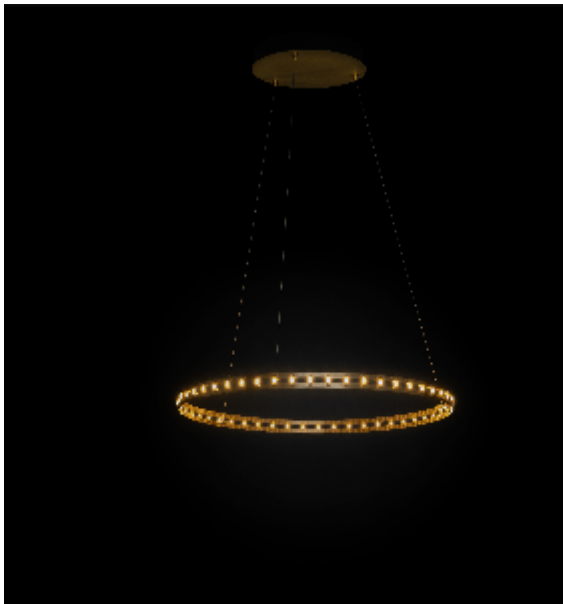

Product data sheet

Date: May 1st 2026

QUASAR

ECLIPSE SINGLE

SUSPENSION by Jan Pauwels

The circle of light. Versatile rings that allow you to create the composition you like. Thanks to the freedom of number, size, distance and angle between the rings, each installation will be unique. The Eclipse with its chip on board LEDS has a different look and feel then the Citadel.

DIMENSIONS

Ø 160 cm 63 inch
H 5 cm 2 inch

LIGHTSOURCE

100x led, 12V/0.6W,
2800K, 3000 LM, CRI>90

FINISH

Nickel  11-8225-1E
Brass  11-8225-2E
Blackbrass  11-8225-4E

TYPE.NR

CANOPY

INCLUDED

Yes

CABLELENGTH

Up to 0 cm 59 inch

TYPE	Suspension
STANDARD	
OPTIONAL	2400K or 3000K led.
TRANSFORMER/DRIVER	Order seperatly
DIMMING	leading and trailing edge
CLASSIFICATION	UL no IP20 yes
ENERGY LABEL	
YEAR OF DESIGN	2022