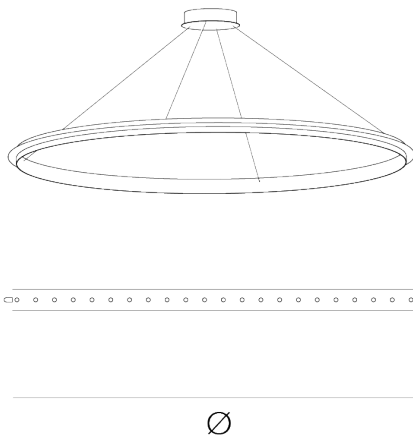

Product data sheet

Date: July 2nd 2026

QUASAR

ECLIPSE SINGLE SUSPENSION by Jan Pauwels

The circle of light. Versatile rings that allow you to create the composition you like. Thanks to the freedom of number, size, distance and angle between the rings, each installation will be unique. The Eclipse with its chip on board LEDS has a different look and feel then the Citadel.

DIMENSIONS

Ø 140 cm 55.1 inch
H 5 cm 2 inch

LIGHTSOURCE

88x led, 12V/0.6W,
2800K, 2640 LM, CRI>90

FINISH

Nickel  11-8224-1E
Brass  11-8224-2E
Blackbrass  11-8224-4E

TYPE.NR

CANOPY

INCLUDED

Yes

CABLELENGTH

Up to 0 cm 59 inch

 6  21  146x146x7cm

TYPE	Suspension
STANDARD	
OPTIONAL	2400K or 3000K led.
TRANSFORMER/DRIVER	Order seperatly
DIMMING	leading and trailing edge
CLASSIFICATION	UL no IP20 yes
ENERGY LABEL	
YEAR OF DESIGN	2022