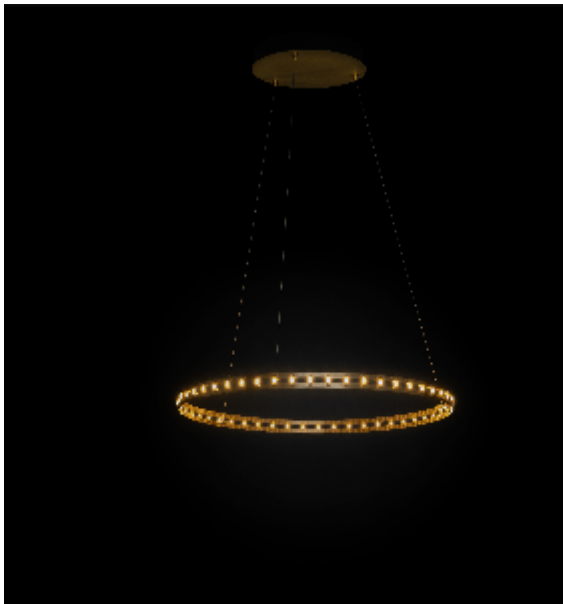

## ECLIPSE SINGLE SUSPENSION by Jan Pauwels

The circle of light. Versatile rings that allow you to create the composition you like. Thanks to the freedom of number, size, distance and angle between the rings, each installation will be unique. The Eclipse with its chip on board LEDs has a different look and feel than the Citadel.

### DIMENSIONS

Ø 140 cm 55.1 inch  
H 5 cm 2 inch