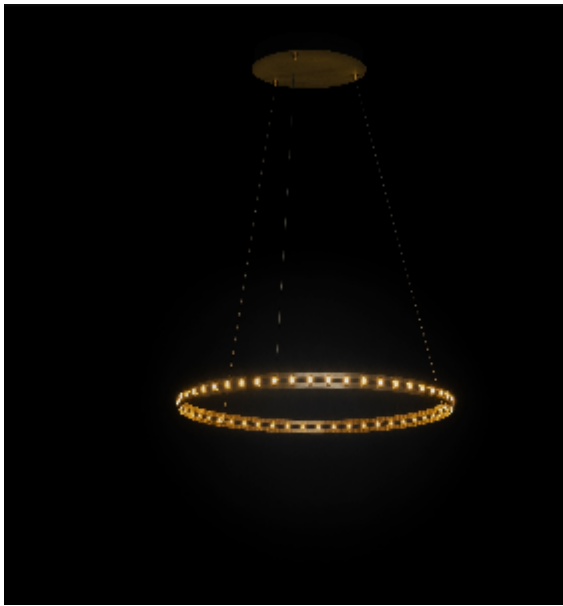

Product data sheet

Date: July 2nd 2026

QUASAR

ECLIPSE SINGLE SUSPENSION by Jan Pauwels

The circle of light. Versatile rings that allow you to create the composition you like. Thanks to the freedom of number, size, distance and angle between the rings, each installation will be unique. The Eclipse with its chip on board LEDS has a different look and feel then the Citadel.

DIMENSIONS

Ø 140 cm 55.1 inch
H 5 cm 2 inch

LIGHTSOURCE

88x led, 12V/0.6W,
2800K, 2640 LM, CRI>90

FINISH

Nickel  11-8224-1E
Brass  11-8224-2E
Blackbrass  11-8224-4E

TYPE.NR

CANOPY

INCLUDED

Yes

CABLELENGTH

Up to 0 cm 59 inch

 6  21  146x146x7cm

TYPE	Suspension
STANDARD	
OPTIONAL	2400K or 3000K led.
TRANSFORMER/DRIVER	Order seperatly
DIMMING	leading and trailing edge
CLASSIFICATION	UL no IP20 yes
ENERGY LABEL	
YEAR OF DESIGN	2022