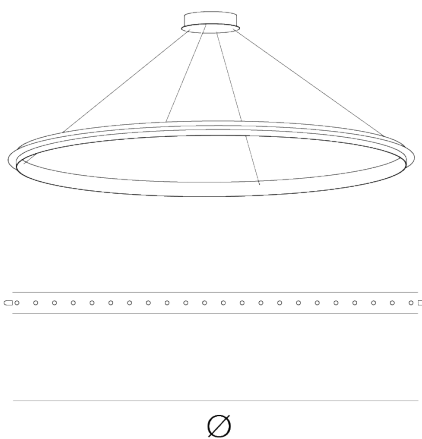

## ECLIPSE SINGLE SUSPENSION by Jan Pauwels

The circle of light. Versatile rings that allow you to create the composition you like. Thanks to the freedom of number, size, distance and angle between the rings, each installation will be unique. The Eclipse with its chip on board LEDS has a different look and feel then the Citadel.

### DIMENSIONS

Ø 118 cm 46.5 inch  
H 5 cm 2 inch