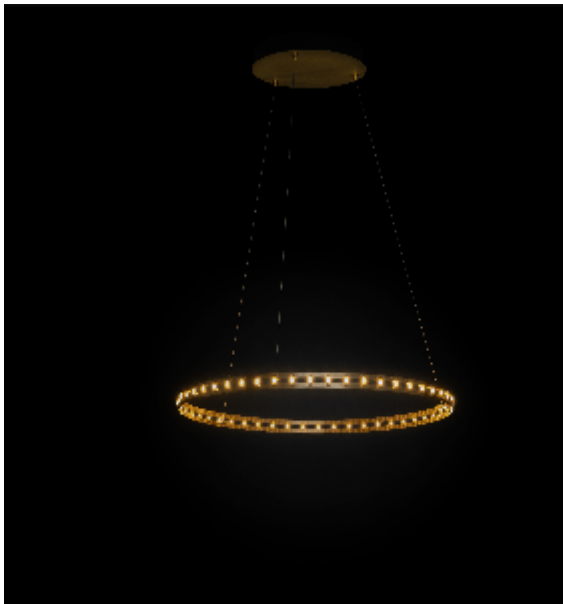

Product data sheet

Date: May 5th 2026

QUASAR

ECLIPSE SINGLE SUSPENSION by Jan Pauwels

The circle of light. Versatile rings that allow you to create the composition you like. Thanks to the freedom of number, size, distance and angle between the rings, each installation will be unique. The Eclipse with its chip on board LEDS has a different look and feel then the Citadel.

DIMENSIONS

Ø 118 cm 46.5 inch
H 5 cm 2 inch

LIGHTSOURCE

75x led, 12V/0.6W,
2800K, 2250 LM, CRI>90

FINISH

Nickel  11-8223-1E
Brass  11-8223-2E
Blackbrass  11-8223-4E

TYPE.NR

CANOPY

INCLUDED

Yes

CABLELENGTH

Up to 0 cm 59 inch

 5  21  126x126x7cm

TYPE	Suspension
STANDARD	
OPTIONAL	2400K or 3000K led.
TRANSFORMER/DRIVER	Order seperatly
DIMMING	leading and trailing edge
CLASSIFICATION	UL no IP20 yes
ENERGY LABEL	
YEAR OF DESIGN	2022