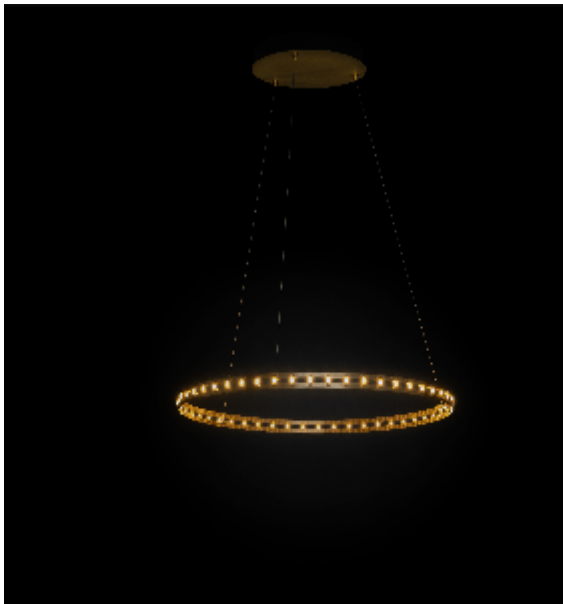

Product data sheet

Date: July 2nd 2026

QUASAR

ECLIPSE SINGLE

SUSPENSION by Jan Pauwels

The circle of light. Versatile rings that allow you to create the composition you like. Thanks to the freedom of number, size, distance and angle between the rings, each installation will be unique. The Eclipse with its chip on board LEDS has a different look and feel then the Citadel.

DIMENSIONS

Ø 118 cm 46.5 inch
H 5 cm 2 inch

LIGHTSOURCE

75x led, 12V/0.6W,
2800K, 2250 LM, CRI>90

FINISH

Nickel  11-8223-1E
Brass  11-8223-2E
Blackbrass  11-8223-4E

TYPE.NR

CANOPY

INCLUDED

Yes

CABLELENGTH

Up to 0 cm 59 inch

 5  21  126x126x7cm

TYPE	Suspension
STANDARD	
OPTIONAL	2400K or 3000K led.
TRANSFORMER/DRIVER	Order seperatly
DIMMING	leading and trailing edge
CLASSIFICATION	UL no IP20 yes
ENERGY LABEL	
YEAR OF DESIGN	2022