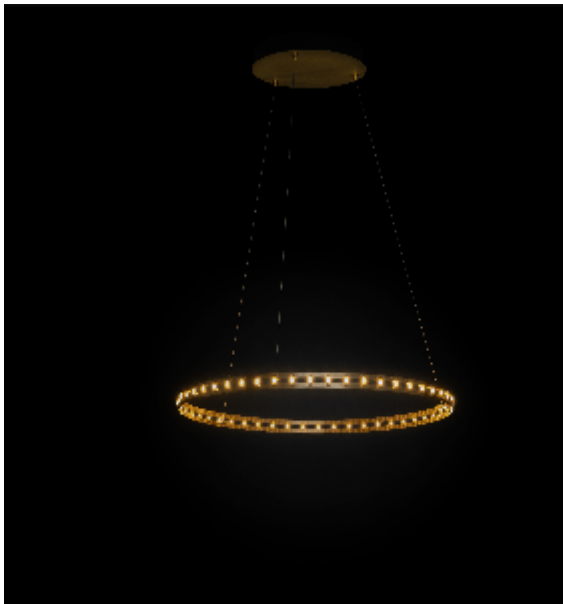

Product data sheet

Date: July 2nd 2026

QUASAR

ECLIPSE SINGLE

SUSPENSION by Jan Pauwels

The circle of light. Versatile rings that allow you to create the composition you like. Thanks to the freedom of number, size, distance and angle between the rings, each installation will be unique. The Eclipse with its chip on board LEDS has a different look and feel then the Citadel.