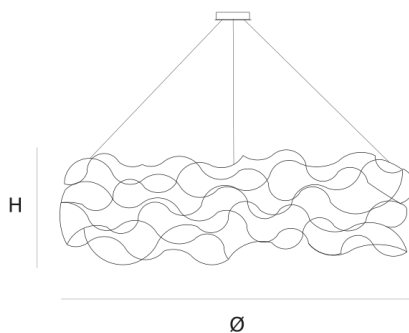

CABLELENGTH

Up to 200 cm 78 inch

6.5 33 140x45x160cm

TYPE	Suspension
STANDARD	
OPTIONAL	Downlight led 2700K 12V – 3W. 3000K or 3500K led.
TRANSFORMER/DRIVER	SCPower KVF-12060-TDW
DIMMING	leading and trailing edge
CLASSIFICATION	UL no IP20 yes
ENERGY LABEL