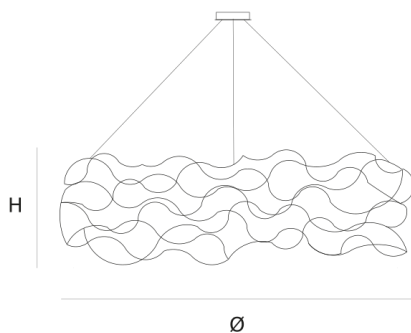

DIMENSIONS

Ø 130 cm 51.2 inch
H 40 cm 15.7 inch

LIGHTSOURCE

130x led E10, 12V/0.33W,
2600K, 2990 LM

FINISH

Nickel  11-8385-1E
Brass  11-8385-2E
Blackbrass  11-8385-4E

TYPE.NR

CANOPY

Ø 20 cm 7.9 inch
H 5 cm 2 inch

INCLUDED

Yes

CABLELENGTH

Up to 200 cm 78 inch

 6.5  33  140x45x160cm

TYPE	Suspension
STANDARD	
OPTIONAL	Downlight led 2700K 12V – 3W. 3000K or 3500K led.
TRANSFORMER/DRIVER	SCPower KVF-12060-TDW
DIMMING	leading and trailing edge
CLASSIFICATION	UL no IP20 yes
ENERGY LABEL	