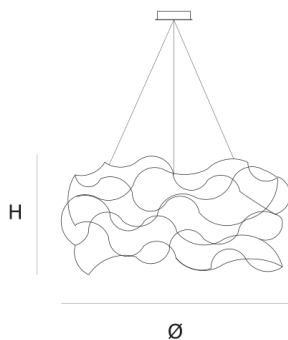

DIMENSIONS

Ø 70 cm 27.6 inch
H 30 cm 11.8 inch

LIGHTSOURCE

50x led E10, 12V/0.33W,
2600K, 1150 LM

FINISH

Nickel	●	11-8384-1E
Brass	●	11-8384-2E
Blackbrass	●	11-8384-4E

TYPE.NR

CANOPY

Ø 20 cm 7.9 inch
H 5 cm 2 inch

INCLUDED

Yes

CABLELENGTH

Up to 200 cm 78 inch

 2	 10	 83x83x41cm
---	---	--

TYPE	Suspension
STANDARD	
OPTIONAL	Downlight led 2700K 12V – 3W. 3000K or 3500K led.
TRANSFORMER/DRIVER	SCPpower KVF-12030-TDW
DIMMING	leading and trailing edge
CLASSIFICATION	UL no IP20 yes
ENERGY LABEL	