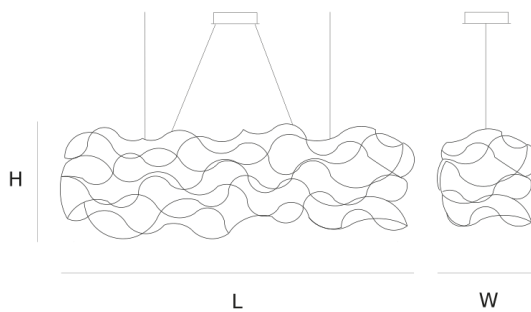

CABLELENGTH

Up to 200 cm *78 inch*

TYPE	Suspension
STANDARD	
OPTIONAL	Downlight led 2700K 12V – 3W. 3000K or 3500K led.
TRANSFORMER/DRIVER	SCPower KVF-12030-TDW
DIMMING	leading and trailing edge
CLASSIFICATION	UL no IP20 yes
ENERGY LABEL