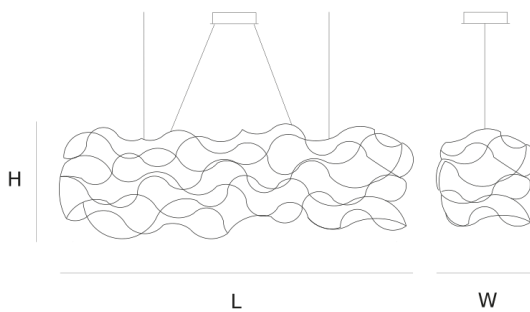

DIMENSIONS

L 180 cm 70.9 inch
H 40 cm 15.7 inch
W 40 cm 15.7 inch

LIGHTSOURCE

70x led E10, 12V/0.33W,
2600K, 1610 LM

FINISH

Nickel  11-8381-1E
Brass  11-8381-2E
Blackbrass  11-8381-4E

TYPE.NR

CANOPY

Ø 20 cm 7.9 inch
H 5 cm 2 inch

INCLUDED

Yes

KG	KG	
2.5	5	200x65x50cm
2.5	3	34x34x17cm

CABLELENGTH

Up to 200 cm 78 inch

TYPE	Suspension
STANDARD	
OPTIONAL	Downlight led 2700K 12V – 3W. 3000K or 3500K led.
TRANSFORMER/DRIVER	SCPower KVF-12030-TDW
DIMMING	leading and trailing edge
CLASSIFICATION	UL no IP20 yes
ENERGY LABEL	