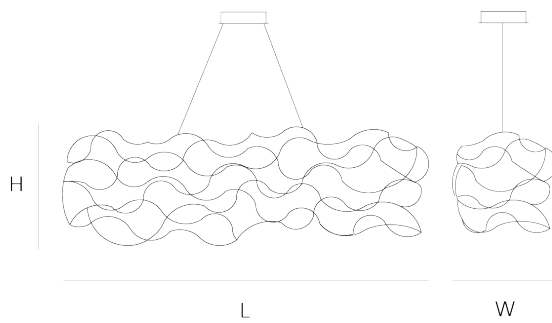

DIMENSIONS

L 150 cm 59.1 inch
H 40 cm 15.7 inch
W 40 cm 15.7 inch

CANOPY

Ø 20 cm 7.9 inch
H 5 cm 2 inch

CABLELENGTH

Up to 200 cm 78 inch

LIGHTSOURCE

60x led E10, 12V/0.33W,
2600K, 1380 LM

INCLUDED

Yes

FINISH

Nickel 11-8389-1
Brass 11-8389-2
Blackbrass 11-8389-4

TYPE.NR

TYPE	Suspension
STANDARD	
OPTIONAL	Downlight led 2700K 12V – 3W. 3000K or 3500K led.
TRANSFORMER/DRIVER	SCPower KVF-12030-TDW
DIMMING	leading and trailing edge
CLASSIFICATION	UL no IP20 yes
ENERGY LABEL	
YEAR OF DESIGN	2011

Quasar Holland BV®

Burgstraat 2 4283GG Giessen The Netherlands

T. +31-(0)183-447887

info@quasar.nl www.quasar.nl