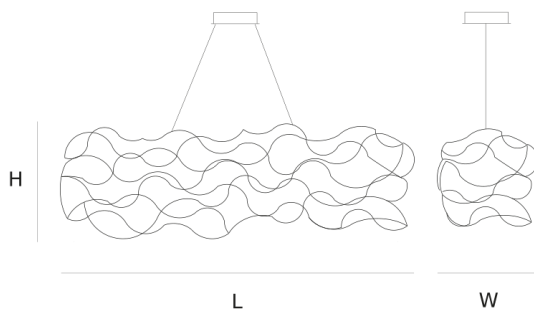

DIMENSIONS

L 125 cm 49.2 inch
 H 40 cm 15.7 inch
 W 40 cm 15.7 inch

LIGHTSOURCE

50x led E10, 12V/0.33W,
 2600K, 1150 LM

FINISH

Nickel  11-8380-1E
 Brass  11-8380-2E
 Blackbrass  11-8380-4E

TYPE.NR

CANOPY

Ø 20 cm 7.9 inch
 H 5 cm 2 inch

INCLUDED

Yes

KG	KG	
2	5	130x65x50cm
2.5	3	34x34x17cm

CABLELENGTH

Up to 200 cm 78 inch

TYPE	Suspension
STANDARD	
OPTIONAL	Downlight led 2700K 12V – 3W. 3000K or 3500K led.
TRANSFORMER/DRIVER	SCPpower KVF-12030-TDW
DIMMING	leading and trailing edge
CLASSIFICATION	UL no IP20 yes
ENERGY LABEL	