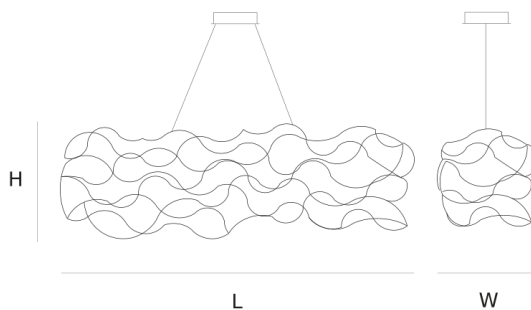

DIMENSIONS

L 125 cm 49.2 inch
H 40 cm 15.7 inch
W 40 cm 15.7 inch

LIGHTSOURCE

50x led E10, 12V/0.33W,
2600K, 1150 LM

FINISH

Nickel  11-8380-1E
Brass  11-8380-2E
Blackbrass  11-8380-4E

TYPE.NR

CANOPY

Ø 20 cm 7.9 inch
H 5 cm 2 inch

INCLUDED

Yes

2 5 130x65x50cm
2.5 3 34x34x17cm

CABLELENGTH

Up to 200 cm 78 inch

TYPE	Suspension
STANDARD	
OPTIONAL	Downlight led 2700K 12V – 3W. 3000K or 3500K led.
TRANSFORMER/DRIVER	SCPpower KVF-12030-TDW
DIMMING	leading and trailing edge
CLASSIFICATION	UL no IP20 yes
ENERGY LABEL	