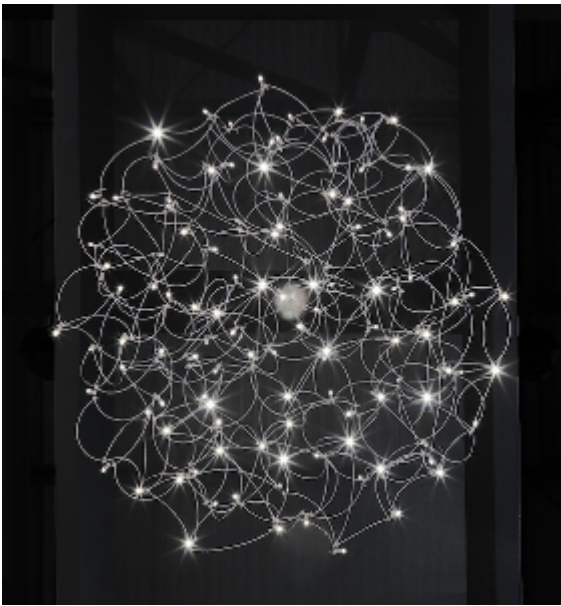

Product data sheet

Date: May 13th 2026

QUASAR

CURLLED SUSPENSION by Jan

Pauwels

Curled LEDs become CurLED. This fixture has curved metal rods that gives it a more romantic look. All the E10 LED light bulbs give the hypnotizing result of a stellar creation. Every Curled is handmade, the E10 lamps are placed randomly, making every model unique. (see model Sirio for the version with led circuit boards)

DIMENSIONS

L 125 cm 49.2 inch
H 40 cm 15.7 inch
W 40 cm 15.7 inch

LIGHTSOURCE

50x led E10, 12V/0.33W,
2600K, 1150 LM

FINISH

Nickel ● 11-8380-1E
Brass ● 11-8380-2E
Blackbrass ● 11-8380-4E

TYPE.NR

CANOPY

Ø 20 cm 7.9 inch
H 5 cm 2 inch

INCLUDED

Yes

2 5 130x65x50cm
2.5 3 34x34x17cm

CABLELENGTH

Up to 200 cm 78 inch

TYPE	Suspension
STANDARD	
OPTIONAL	Downlight led 2700K 12V – 3W. 3000K or 3500K led.
TRANSFORMER/DRIVER	SCPpower KVF-12030-TDW
DIMMING	leading and trailing edge
CLASSIFICATION	UL no IP20 yes
ENERGY LABEL	