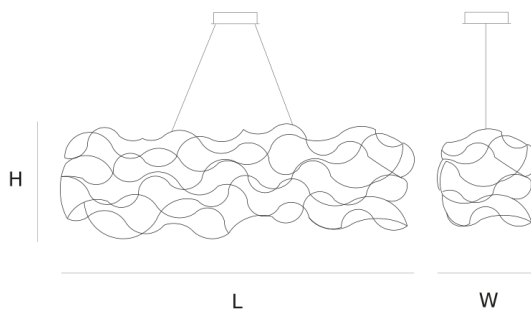

DIMENSIONS

L 125 cm 49.2 inch
H 40 cm 15.7 inch
W 40 cm 15.7 inch

LIGHTSOURCE

50x led E10, 12V/0.33W,
2600K, 1150 LM

FINISH

Nickel ● 11-8380-1E
Brass ● 11-8380-2E
Blackbrass ● 11-8380-4E

TYPE.NR

CANOPY

Ø 20 cm 7.9 inch
H 5 cm 2 inch

INCLUDED

Yes

2 5 130x65x50cm
2.5 3 34x34x17cm

CABLELENGTH

Up to 200 cm 78 inch

TYPE	Suspension
STANDARD	
OPTIONAL	Downlight led 2700K 12V – 3W. 3000K or 3500K led.
TRANSFORMER/DRIVER	SCPpower KVF-12030-TDW
DIMMING	leading and trailing edge
CLASSIFICATION	UL no IP20 yes
ENERGY LABEL	