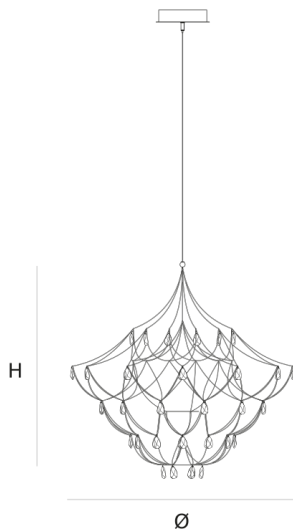

Product data sheet

Date: July 1st 2026

QUASAR

CRYSTAL GALAXY

SUSPENSION by Jan Pauwels

Like bright stars in the galaxy the crystals are sparkling in this transparent structure.

DIMENSIONS

Ø 200 cm 78.7 inch
H 200 cm 78.7 inch

CANOPY

Ø 25 cm 9.8 inch
H 5 cm 2 inch

CABLELENGTH

Up to 200 cm 78 inch

LIGHTSOURCE

156x led E10, 12V/0.33W,
2600K, 3588 LM

INCLUDED

Yes

 10  201  210x210x215cm

FINISH

Nickel
Brass
Blackbrass

TYPE.NR

 11-8507E
 11-8507-2E
 11-8507-4E

TYPE	Suspension
STANDARD	
OPTIONAL	Downlight led 2700K 12V – 3W. 3000K or 3500K led.
TRANSFORMER/DRIVER	SCPower KVF-12060-TDW
DIMMING	leading and trailing edge
CLASSIFICATION	UL no IP20 yes
ENERGY LABEL	