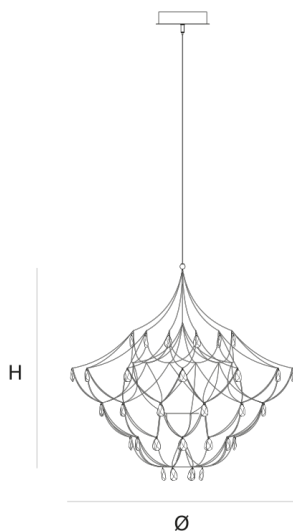

Product data sheet

Date: May 3rd 2026

QUASAR

CRYSTAL GALAXY

SUSPENSION by Jan Pauwels

Like bright stars in the galaxy the crystals are sparkling in this transparent structure.

DIMENSIONS

Ø 200 cm 78.7 inch
H 200 cm 78.7 inch

CANOPY

Ø 25 cm 9.8 inch
H 5 cm 2 inch

CABLELENGTH

Up to 200 cm 78 inch

LIGHTSOURCE

156x led E10, 12V/0.33W,
2600K, 3588 LM

INCLUDED

Yes

 10  201  210x210x215cm

FINISH

Nickel
Brass
Blackbrass

TYPE.NR

 11-8507E
 11-8507-2E
 11-8507-4E

TYPE	Suspension
STANDARD	
OPTIONAL	Downlight led 2700K 12V – 3W. 3000K or 3500K led.
TRANSFORMER/DRIVER	SCPower KVF-12060-TDW
DIMMING	leading and trailing edge
CLASSIFICATION	UL no IP20 yes
ENERGY LABEL	