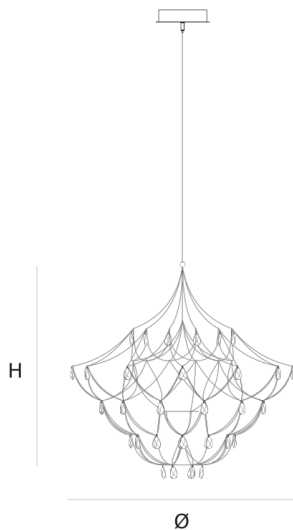

Product data sheet

Date: July 1st 2026

QUASAR

CRYSTAL GALAXY

SUSPENSION by Jan Pauwels

Like bright stars in the galaxy the crystals are sparkling in this transparent structure.

DIMENSIONS

Ø 180 cm 70.9 inch
H 180 cm 70.9 inch

CANOPY

Ø 25 cm 9.8 inch
H 5 cm 2 inch

CABLELENGTH

Up to 200 cm 78 inch

LIGHTSOURCE

150x led E10, 12V/0.33W,
2600K, 3450 LM

INCLUDED

Yes

FINISH

Nickel
Brass
Blackbrass

TYPE.NR

11-8506E
11-8506-2E
11-8506-4E

TYPE	Suspension
STANDARD	
OPTIONAL	Downlight led 2700K 12V – 3W. 3000K or 3500K led.
TRANSFORMER/DRIVER	SCPower KVF-12060-TDW
DIMMING	leading and trailing edge
CLASSIFICATION	UL no IP20 yes
ENERGY LABEL	