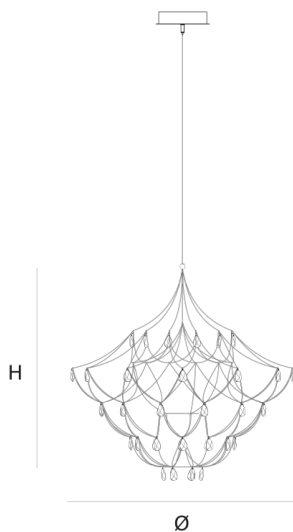

Product data sheet

Date: May 1st 2026

QUASAR

CRYSTAL GALAXY

SUSPENSION by Jan Pauwels

Like bright stars in the galaxy the crystals are sparkling in this transparent structure.

DIMENSIONS

Ø 180 cm 70.9 inch
H 180 cm 70.9 inch

CANOPY

Ø 25 cm 9.8 inch
H 5 cm 2 inch

CABLELENGTH

Up to 200 cm 78 inch

LIGHTSOURCE

150x led E10, 12V/0.33W,
2600K, 3450 LM

INCLUDED

Yes

FINISH

Nickel
Brass
Blackbrass

TYPE.NR

11-8506E
11-8506-2E
11-8506-4E

TYPE	Suspension
STANDARD	
OPTIONAL	Downlight led 2700K 12V – 3W. 3000K or 3500K led.
TRANSFORMER/DRIVER	SCPower KVF-12060-TDW
DIMMING	leading and trailing edge
CLASSIFICATION	UL no IP20 yes
ENERGY LABEL	