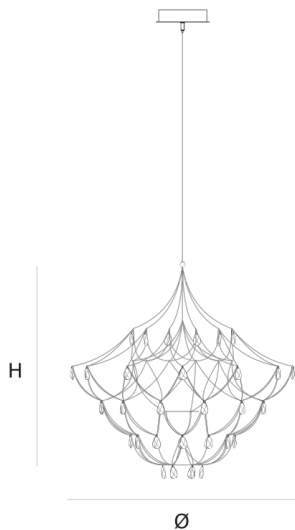

Product data sheet

Date: July 1st 2026

QUASAR

CRYSTAL GALAXY

SUSPENSION by Jan Pauwels

Like bright stars in the galaxy the crystals are sparkling in this transparent structure.

DIMENSIONS

Ø 160 cm 63 inch
H 160 cm 63 inch

CANOPY

Ø 25 cm 9.8 inch
H 5 cm 2 inch

CABLELENGTH

Up to 200 cm 78 inch

LIGHTSOURCE

144x led E10, 12V/0.33W,
2600K, 3312 LM

INCLUDED

Yes

 6  127  170x170x190cm

FINISH

Nickel
Brass
Blackbrass

TYPE.NR

 11-8505E
 11-8505-2E
 11-8505-4E

TYPE	Suspension
STANDARD	
OPTIONAL	Downlight led 2700K 12V – 3W. 3000K or 3500K led.
TRANSFORMER/DRIVER	SCPower KVF-12060-TDW
DIMMING	leading and trailing edge
CLASSIFICATION	UL no IP20 yes
ENERGY LABEL	