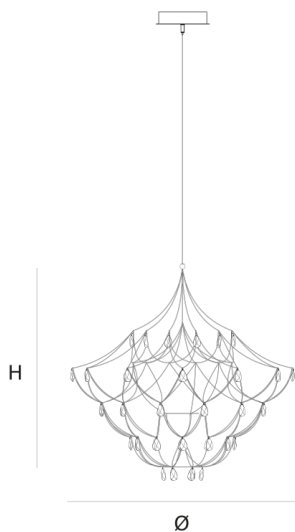

Product data sheet

Date: July 1st 2026

QUASAR

CRYSTAL GALAXY

SUSPENSION by Jan Pauwels

Like bright stars in the galaxy the crystals are sparkling in this transparent structure.

DIMENSIONS

Ø 140 cm 55.1 inch
H 140 cm 55.1 inch

CANOPY

Ø 25 cm 9.8 inch
H 5 cm 2 inch

CABLELENGTH

Up to 200 cm 78 inch

LIGHTSOURCE

126x led E10, 12V/0.33W,
2600K, 2898 LM

INCLUDED

Yes

FINISH

Nickel
Brass
Blackbrass

TYPE.NR

11-8504E
11-8504-2E
11-8504-4E

TYPE	Suspension
STANDARD	
OPTIONAL	Downlight led 2700K 12V – 3W. 3000K or 3500K led.
TRANSFORMER/DRIVER	SCPower KVF-12060-TDW
DIMMING	leading and trailing edge
CLASSIFICATION	UL no IP20 yes
ENERGY LABEL	