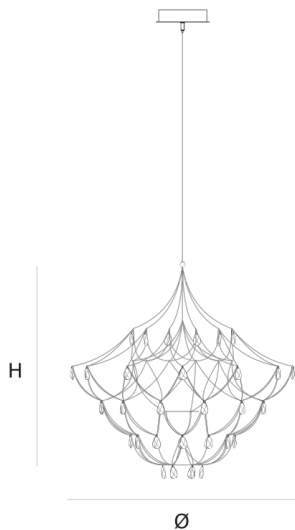

Product data sheet

Date: May 1st 2026

QUASAR

CRYSTAL GALAXY

SUSPENSION by Jan Pauwels

Like bright stars in the galaxy the crystals are sparkling in this transparent structure.

DIMENSIONS

Ø 140 cm 55.1 inch
H 140 cm 55.1 inch

CANOPY

Ø 25 cm 9.8 inch
H 5 cm 2 inch

CABLELENGTH

Up to 200 cm 78 inch

LIGHTSOURCE

126x led E10, 12V/0.33W,
2600K, 2898 LM

INCLUDED

Yes

FINISH

Nickel
Brass
Blackbrass

TYPE.NR

11-8504E
11-8504-2E
11-8504-4E

TYPE	Suspension
STANDARD	
OPTIONAL	Downlight led 2700K 12V – 3W. 3000K or 3500K led.
TRANSFORMER/DRIVER	SCPower KVF-12060-TDW
DIMMING	leading and trailing edge
CLASSIFICATION	UL no IP20 yes
ENERGY LABEL	