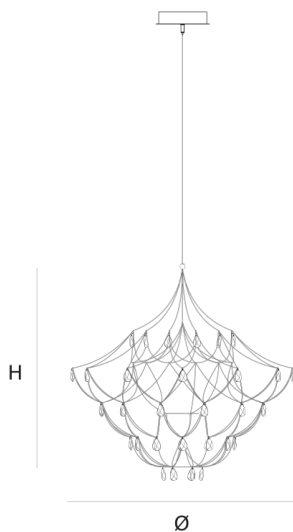

Product data sheet

Date: May 1st 2026

QUASAR

CRYSTAL GALAXY

SUSPENSION by Jan Pauwels

Like bright stars in the galaxy the crystals are sparkling in this transparent structure.

DIMENSIONS

Ø 120 cm 47.2 inch
H 120 cm 47.2 inch

CANOPY

Ø 25 cm 9.8 inch
H 5 cm 2 inch

CABLELENGTH

Up to 200 cm 78 inch

LIGHTSOURCE

108x led E10, 12V/0.33W,
2600K, 2484 LM

INCLUDED

Yes

 4  90  130x130x150cm

FINISH

Nickel 
Brass 
Blackbrass 

TYPE.NR

11-8503E
11-8503-2E
11-8503-4E

TYPE	Suspension
STANDARD	
OPTIONAL	Downlight led 2700K 12V – 3W. 3000K or 3500K led.
TRANSFORMER/DRIVER	SCPower KVF-12060-TDW
DIMMING	leading and trailing edge
CLASSIFICATION	UL no IP20 yes
ENERGY LABEL	