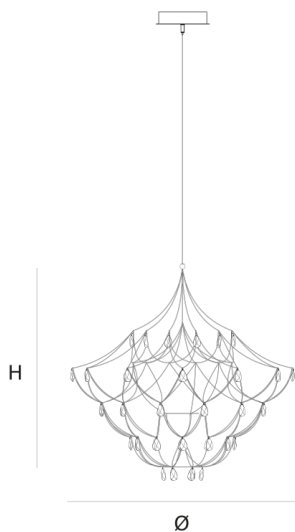

Product data sheet

Date: July 1st 2026

QUASAR

CRYSTAL GALAXY

SUSPENSION by Jan Pauwels

Like bright stars in the galaxy the crystals are sparkling in this transparent structure.

DIMENSIONS

Ø 100 cm 39.4 inch
H 100 cm 39.4 inch

CANOPY

Ø 25 cm 9.8 inch
H 5 cm 2 inch

CABLELENGTH

Up to 200 cm 78 inch

LIGHTSOURCE

75x led E10, 12V/0.33W,
2600K, 1725 LM

INCLUDED

Yes

FINISH

Nickel
Brass
Blackbrass

TYPE.NR

11-8502E
11-8502-2E
11-8502-4E

TYPE	Suspension
STANDARD	
OPTIONAL	Downlight led 2700K 12V – 3W. 3000K or 3500K led.
TRANSFORMER/DRIVER	SCPower KVF-12030-TDW
DIMMING	leading and trailing edge
CLASSIFICATION	UL no IP20 yes
ENERGY LABEL	