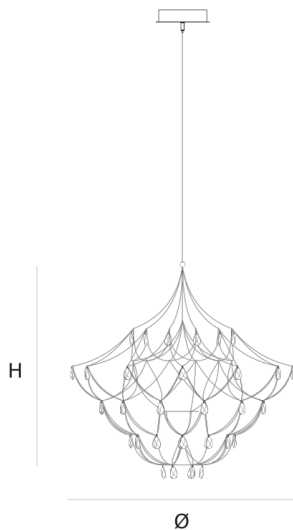

### DIMENSIONS

Ø 100 cm 39.4 inch  
H 100 cm 39.4 inch

### CANOPY

Ø 25 cm 9.8 inch  
H 5 cm 2 inch