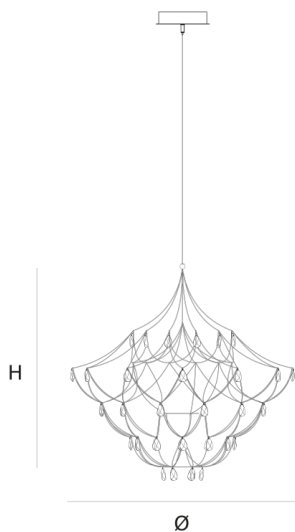

CRYSTAL GALAXY

SUSPENSION by Jan Pauwels

Like bright stars in the galaxy the crystals are sparkling in this transparent structure.

DIMENSIONS

Ø 60 cm 23.6 inch
H 60 cm 23.6 inch

CANOPY

Ø 25 cm 9.8 inch
H 5 cm 2 inch

CABLELENGTH

Up to 200 cm 78 inch

LIGHTSOURCE

48x led E10, 12V/0.33W,
2600K, 1104 LM

INCLUDED

Yes

KG	KG	
2	3	57x57x57cm
1	1.5	34x34x17cm

FINISH

Nickel
Brass
Blackbrass

TYPE.NR

11-8501E
11-8501-2E
11-8501-4E

TYPE	Suspension
STANDARD	
OPTIONAL	Downlight led 2700K 12V – 3W. 3000K or 3500K led.
TRANSFORMER/DRIVER	SCPower KVF-12030-TDW
DIMMING	leading and trailing edge
CLASSIFICATION	UL no IP20 yes
ENERGY LABEL	