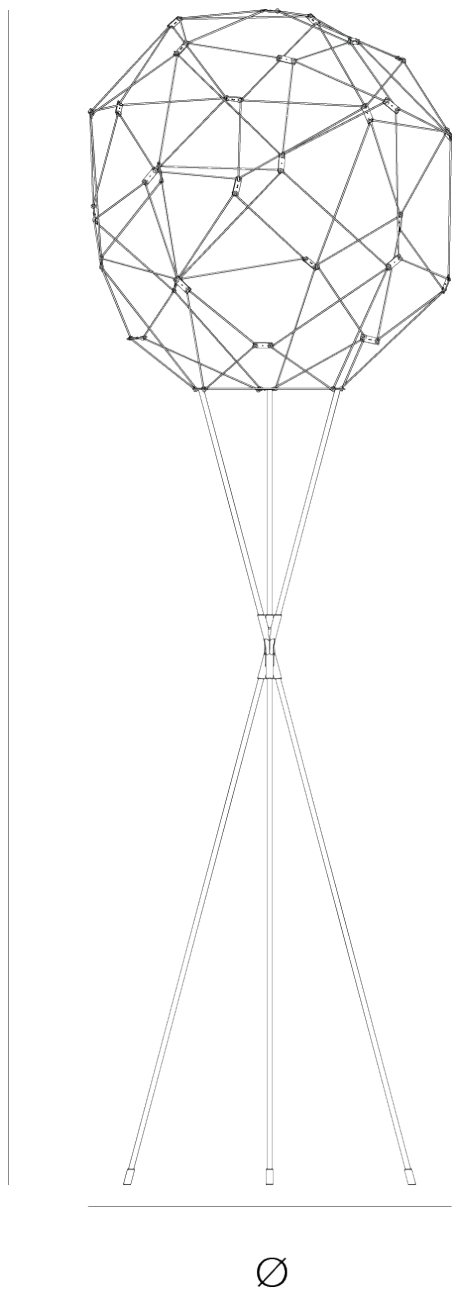

COSMOS GLOBE

FLOORLAMP by Jan Pauwels

As an extension of the Cosmos Globe series. A very subtle frame is carrying the light sculpture without affecting its unique appearance. Perfect in an open space, in front of a wall or in a corner.

DIMENSIONS

Ø 60 cm 23.6 inch
 H 180 cm 70.9 inch

CANOPY

CABLELENGTH

Up to 0 cm 0 inch

LIGHTSOURCE

30x led, 12V/0.6W, 2800K,
 900 LM, CRI >90

INCLUDED

Yes

8	9	63x63x87cm
2	4	150x24x10cm

FINISH

Nickel
 Brass
 Blackbrass

TYPE.NF

11-8917
 11-8917-2
 11-8917-4

TYPE	Floorlamp
STANDARD	The frame is black. Push dimmer included.
OPTIONAL	2400K or 3000K led. Remote control for dimmer.
TRANSFORMER/DRIVER	Meanwell GEM-30 12-P1J Plugdriver
DIMMING	dimmer integrated
CLASSIFICATION	UL no IP20 yes
ENERGY LABEL	
YEAR OF DESIGN	2023