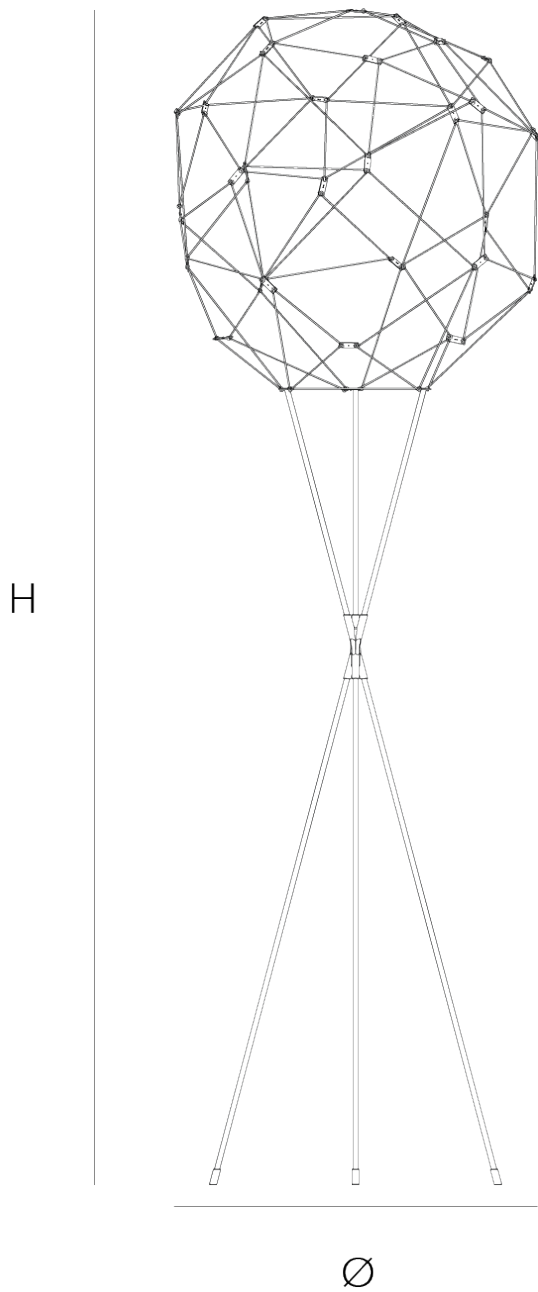

Product data sheet

Date: May 13th 2026

QUASAR

COSMOS GLOBE

FLOORLAMP by Jan Pauwels

As an extension of the Cosmos Globe series. A very subtle frame is carrying the light sculpture without affecting its unique appearance. Perfect in an open space, in front of a wall or in a corner.

DIMENSIONS

Ø 60 cm 23.6 inch
 H 180 cm 70.9 inch

CANOPY

CABLELENGTH

Up to 0 cm 0 inch

LIGHTSOURCE

30x led, 12V/0.6W, 2800K,
 900 LM, CRI >90

INCLUDED

Yes

8	9	63x63x87cm
2	4	150x24x10cm

FINISH

Nickel		11-8917
Brass		11-8917-2
Blackbrass		11-8917-4

TYPE.NF

TYPE	Floorlamp
STANDARD	The frame is black. Push dimmer included.
OPTIONAL	2400K or 3000K led. Remote control for dimmer.
TRANSFORMER/DRIVER	Meanwell GEM-30 12-P1J Plugdriver
DIMMING	dimmer integrated
CLASSIFICATION	UL no IP20 yes
ENERGY LABEL	
YEAR OF DESIGN	2023