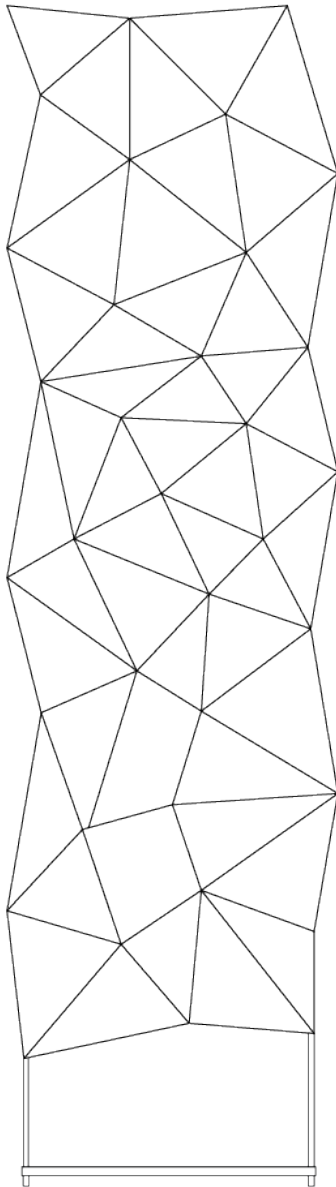

Product data sheet

Date: May 1st 2026

QUASAR

COSMOS FLOORLAMP

by Jan Pauwels

As an extension of the Cosmos series. A very subtle frame is carrying the light sculpture without affecting its unique appearance. Perfect in an open space, in front of a wall or in a corner.

W

DIMENSIONS

L 40 cm 15.8 inch
H 160 cm 63 inch
W 40 cm 15.8 inch

CANOPY

CABLELENGTH

Up to 0 cm 0 inch

LIGHTSOURCE

50x led, 12V/0.6W, 2800K,
1500 LM, CRI>90

INCLUDED

Yes

FINISH

Nickel ● 11-8933
Brass ● 11-8933-2
Blackbrass ● 11-8933-4
Nickel ● 11-8934
Brass ● 11-8934-2
Blackbrass ● 11-8934-4

TYPE.NF

H

L

TYPE