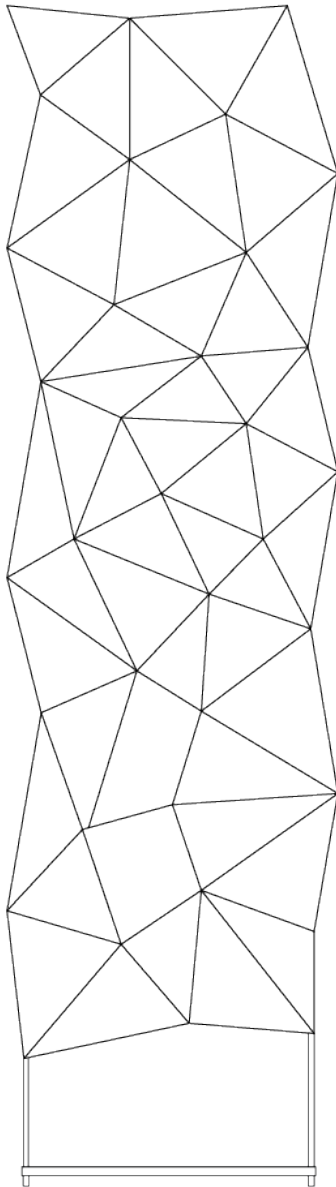

Product data sheet

Date: July 1st 2026

QUASAR

COSMOS FLOORLAMP

by Jan Pauwels

As an extension of the Cosmos series. A very subtle frame is carrying the light sculpture without affecting its unique appearance. Perfect in an open space, in front of a wall or in a corner.

W

DIMENSIONS

L 40 cm 15.8 inch
H 160 cm 63 inch
W 40 cm 15.8 inch

CANOPY

CABLELENGTH

Up to 0 cm 0 inch

LIGHTSOURCE

50x led, 12V/0.6W, 2800K,
1500 LM, CRI>90

INCLUDED

Yes

FINISH

Nickel ● 11-8933
Brass ● 11-8933-2
Blackbrass ● 11-8933-4
Nickel ● 11-8934
Brass ● 11-8934-2
Blackbrass ● 11-8934-4

TYPE.NF

H

L

TYPE