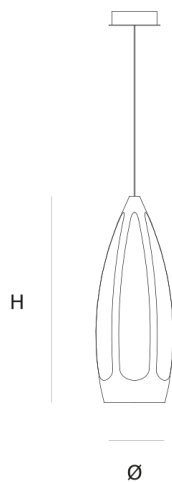

## COMPASS BIG SUSPENSION by Jos Muller

Compass will lead the light in the right direction. The name refers to the shape obtained by an imaginary cross-section of the structure. The cast aluminium fixture is specially designed for led. Polished aluminium with rough incisions where the skin of the cast is visible. The led is covered with an opal disk to have a very wide diffused light

### DIMENSIONS

Ø 13 cm 5.1 inch  
H 36 cm 14.2 inch

### CANOPY

Ø 17 cm 6.7 inch  
H 5 cm 2 inch