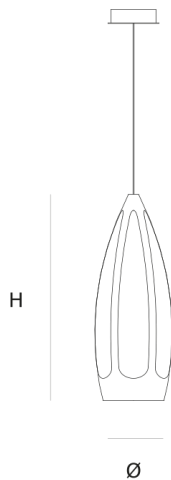

Product data sheet

Date: May 1st 2026

QUASAR

COMPASS BIG SUSPENSION by Jos Muller

Compass will lead the light in the right direction. The name refers to the shape obtained by an imaginary cross-section of the structure. The cast aluminium fixture is specially designed for led. Polished aluminium with rough incisions where the skin of the cast is visible. The led is covered with an opal disk to have a very wide diffused light

DIMENSIONS

Ø 13 cm 5.1 inch
H 36 cm 14.2 inch

LIGHTSOURCE

1x led 24.3W, citizen,
2700K, 2377 LM

FINISH

Aluminium
polished

TYPE.NR

11-1901

CANOPY

Ø 17 cm 6.7 inch
H 5 cm 2 inch

INCLUDED

Yes

CABLELENGTH

Up to 200 cm 78 inch

TYPE	Suspension
STANDARD	The fixture is supplied with a black canopy with cover plate in mirror polished stainless steel. Transparent cable. Trailing edge dimmable.
OPTIONAL	
TRANSFORMER/DRIVER	Meanwell LCM-25DA
DIMMING	Dali
CLASSIFICATION	UL no IP20 yes
ENERGY LABEL	led integrated A / A+ / A++