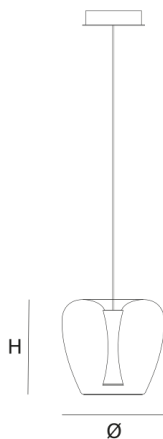

Product data sheet

Date: July 2nd 2026

QUASAR

APPLE MOOD

SUSPENSION by Malika Novi

The natural beauty of the apple. A transparent apple shaped glass with a solid aluminium core.

DIMENSIONS

Ø 30 cm 11.8 inch
H 30 cm 11.8 inch

CANOPY

Ø 20 cm 7.9 inch
H 5 cm 2 inch

CABLELENGTH

Up to 300 cm 118 inch

LIGHTSOURCE

1x led, 11.7W, 2700K, 1260
LM

INCLUDED

Yes