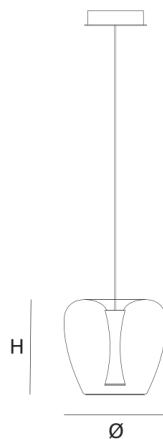

Product data sheet

Date: July 2nd 2026

QUASAR

APPLE MOOD

SUSPENSION by Malika Novi

The natural beauty of the apple. A transparent apple shaped glass with a solid aluminium core.

DIMENSIONS

Ø 30 cm 11.8 inch
H 30 cm 11.8 inch

CANOPY

Ø 20 cm 7.9 inch
H 5 cm 2 inch

CABLELENGTH

Up to 300 cm 118 inch

LIGHTSOURCE

1x led, 11.7W, 2700K, 1260
LM

INCLUDED

Yes

FINISH

Aluminium polished
Brass
Copper
Black
Green
Red

TYPE.NR

14-3000
14-3004
14-3005
14-3002
14-3001
14-3003

TYPE	Suspension
STANDARD	The fixture is supplied with a black textile cable. Black ceiling canopy with chrome cover plate. Trailing edge dimmable.
OPTIONAL	
TRANSFORMER/DRIVER	Meanwell PCD-16-350B
DIMMING	trailing edge
CLASSIFICATION	UL no IP20 yes
ENERGY LABEL	led integrated A / A+ / A++