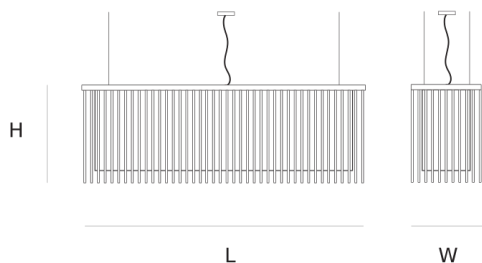

DIMENSIONS

L	182 cm	71.7 inch
H	50 cm	19.7 inch
W	36 cm	14.2 inch

LIGHTSOURCE

74x E10, 0.33W, 6x GU
5.3 led 7W, 3x 2.5W led

FINISH

Red
Smoke

TYPE.NR

11-4154-1
11-4154

CANOPY

L	9 cm	3.5 inch
H	2.5 cm	1 inch
W	9 cm	3.5 inch

INCLUDED

Yes

 KG	 KG	
33	35	190x40x50cm
28	32	4x60x30x25cm

CABLELENGTH

Up to 200 cm 78 inch

TYPE	Suspension
STANDARD	The fixture is supplied without lamps (only the E10 lamps are included). Transparent cable. Trailing edge dimmable.
OPTIONAL	
TRANSFORMER/DRIVER	12 Volt electronic
DIMMING	trailing edge
CLASSIFICATION	UL no IP20 yes
ENERGY LABEL	n/a