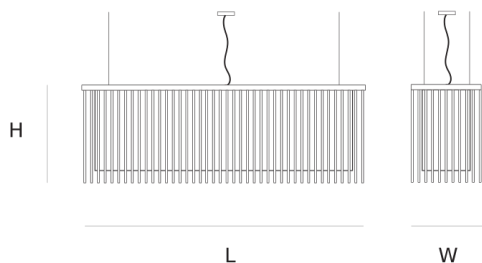

DIMENSIONS

L	182 cm	71.7 inch
H	50 cm	19.7 inch
W	36 cm	14.2 inch

CANOPY

L	9 cm	3.5 inch
H	2.5 cm	1 inch
W	9 cm	3.5 inch

CABLELENGTH

Up to 200 cm 78 inch

LIGHTSOURCE

74x E10, 0.33W, 6x GU
5.3 led 7W, 3x 2.5W led

FINISH

Red
Smoke

TYPE.NR

11-4154-1
11-4154

INCLUDED

Yes

 KG	 KG	
33	35	190x40x50cm
28	32	4x60x30x25cm

TYPE	Suspension
STANDARD	The fixture is supplied without lamps (only the E10 lamps are included). Transparent cable. Trailing edge dimmable.
OPTIONAL	
TRANSFORMER/DRIVER	12 Volt electronic
DIMMING	trailing edge
CLASSIFICATION	UL no IP20 yes
ENERGY LABEL	n/a