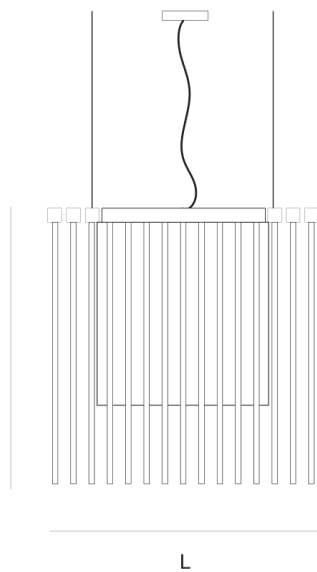

ALISTAIR SQUARE

SUSPENSION by Edward van Vliet

Eastern chic. Solid crystal glass rods illuminated by small lights from the top. A centre light for a smooth colour effect. Downlights for a perfect light on the table. Made of stainless steel and glass, available in 2 colours and 3 sizes. The largest has a double row of crystals.

DIMENSIONS

L	80 cm	31.5 inch
H	80 cm	31.5 inch
W	80 cm	31.5 inch

CANOPY

L	9 cm	3.5 inch
H	2.5 cm	1 inch
W	9 cm	3.5 inch

CABLELENGTH

Up to 200 cm 78 inch

LIGHTSOURCE

96x E10, 0.33W, 4x GU
5.3 led 7W, 1x 2.5W led

FINISH

Red
Smoke

TYPE.NR

11-4150-1
11-4150

INCLUDED

Yes

		
20	45	90x90x95cm
36	40	4x80x30x25cm

TYPE	Suspension
STANDARD	The fixture is supplied without lamps (only the E10 lamps are included). Transparent cable. Trailing edge dimmable.
OPTIONAL	
TRANSFORMER/DRIVER	12 Volt electronic
DIMMING	trailing edge
CLASSIFICATION	UL no IP20 yes
ENERGY LABEL	n/a