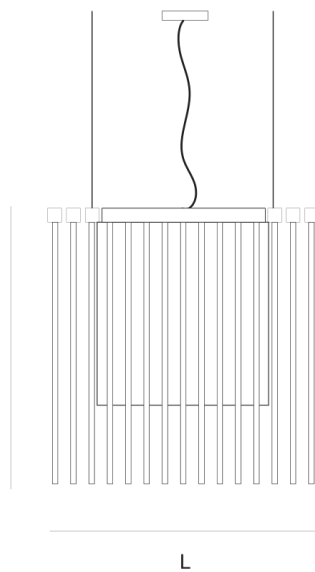

## SUSPENSION by Edward van Vliet

Eastern chic. Solid crystal glass rods illuminated by small lights from the top. A centre light for a smooth colour effect. Downlights for a perfect light on the table. Made of stainless steel and glass, available in 2 colours and 3 sizes. The largest has a double row of crystals.

### DIMENSIONS

L	80 cm	31.5 inch
H	80 cm	31.5 inch
W	80 cm	31.5 inch

### CANOPY

L	9 cm	3.5 inch
H	2.5 cm	1 inch
W	9 cm	3.5 inch

### LIGHTSOURCE

96x E10, 0.33W, 4x GU  
5.3 led 7W, 1x 2.5W led