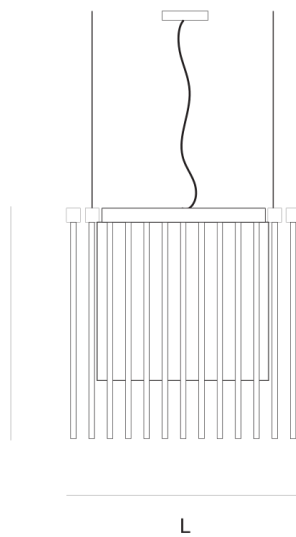

### SUSPENSION by Edward van Vliet

Eastern chic. Solid crystal glass rods illuminated by small lights from the top. A centre light for a smooth colour effect. Downlights for a perfect light on the table. Made of stainless steel and glass, available in 2 colours and 3 sizes. The largest has a double row of crystals.

#### DIMENSIONS

L 50 cm 19.7 inch  
H 50 cm 19.7 inch  
W 50 cm 19.7 inch

#### CANOPY

L 9 cm 3.5 inch  
H 2.5 cm 1 inch  
W 9 cm 3.5 inch

#### LIGHTSOURCE

24x E10, 0.33W, 4x GU  
5.3 led 7W, 1x 2.5W led