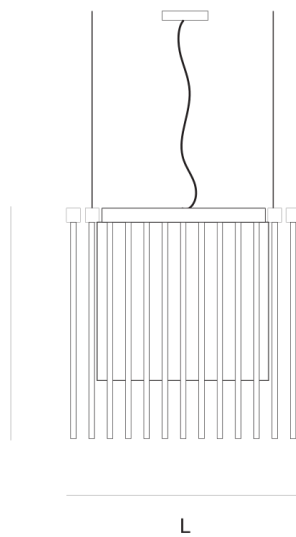

ALISTAIR SQUARE

SUSPENSION by Edward van Vliet

Eastern chic. Solid crystal glass rods illuminated by small lights from the top. A centre light for a smooth colour effect. Downlights for a perfect light on the table. Made of stainless steel and glass, available in 2 colours and 3 sizes. The largest has a double row of crystals.

DIMENSIONS

L	50 cm	19.7 inch
H	50 cm	19.7 inch
W	50 cm	19.7 inch

CANOPY

L	9 cm	3.5 inch
H	2.5 cm	1 inch
W	9 cm	3.5 inch

CABLELENGTH

Up to 200 cm 78 inch

LIGHTSOURCE

24x E10, 0.33W, 4x GU
5.3 led 7W, 1x 2.5W led

FINISH

Red
Smoke

TYPE.NR

11-4151-1
11-4151

INCLUDED

Yes

 14	 15	 57x57x57cm
14	16	2x60x30x25cm

TYPE	Suspension
STANDARD	The fixture is supplied without lamps (only the E10 lamps are included). Transparent cable. Trailing edge dimmable.
OPTIONAL	
TRANSFORMER/DRIVER	12 Volt electronic
DIMMING	trailing edge
CLASSIFICATION	UL no IP20 yes
ENERGY LABEL	n/a