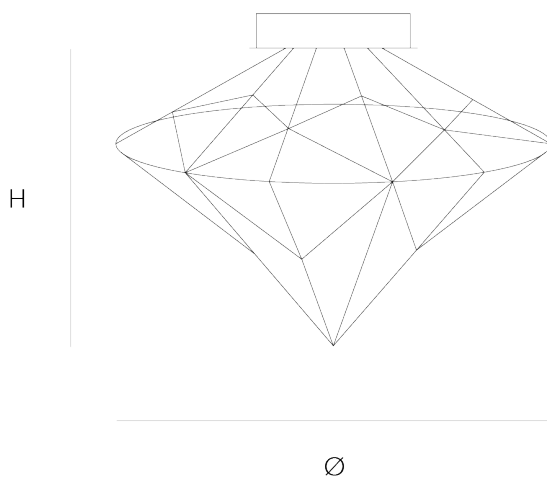

ADAMAS CEILINGLAMP

by Jan Pauwels

Like a diamond in the rough the Adamas twinkles and is an eyecatcher in every room. Available in 3 finishes as suspension and ceiling lamp.

DIMENSIONS

Ø 55 cm 21.7 inch
H 50 cm 19.7 inch

CANOPY

Ø 25 cm 9.8 inch
H 5 cm 2 inch

CABLELENGTH

Up to 0 cm 0 inch

LIGHTSOURCE

52x led, 12V/0.6W,
2800K, 1560 LM

INCLUDED

Yes