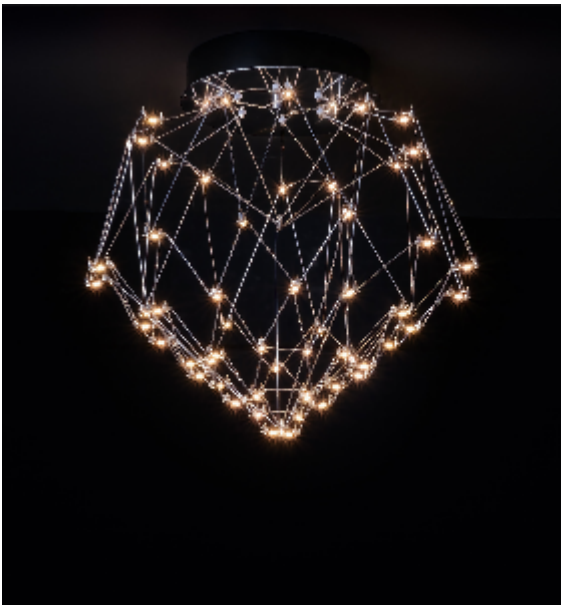

Product data sheet

Date: May 13th 2026

QUASAR

ADAMAS CEILINGLAMP

by Jan Pauwels

Like a diamond in the rough the Adamas twinkles and is an eyecatcher in every room. Available in 3 finishes as suspension and ceiling lamp.

DIMENSIONS

Ø 55 cm 21.7 inch
H 50 cm 19.7 inch

CANOPY

Ø 25 cm 9.8 inch
H 5 cm 2 inch

CABLELENGTH

Up to 0 cm 0 inch

LIGHTSOURCE

52x led, 12V/0.6W,
2800K, 1560 LM

INCLUDED

Yes

FINISH

Nickel  11-8363-1
Brass  11-8363-2
Blackbrass  11-8363-4

TYPE.NR

TYPE	Ceilinglamp
STANDARD	
OPTIONAL	2400K.
TRANSFORMER/DRIVER	SCPower KVF-12060-TWD
DIMMING	leading and trailing edge
CLASSIFICATION	UL no IP20 yes
ENERGY LABEL	
YEAR OF DESIGN	2023