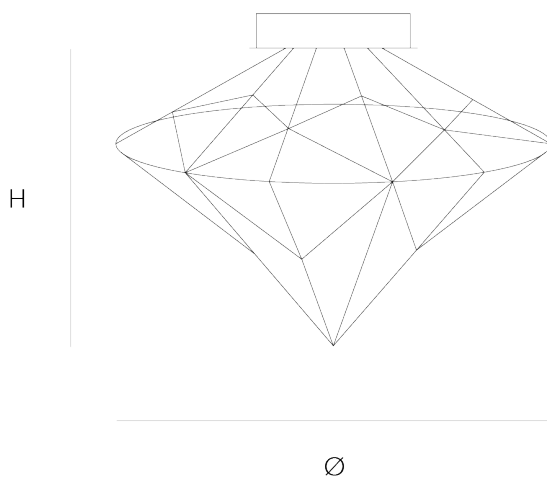

Product data sheet

Date: May 13th 2026

QUASAR

ADAMAS CEILINGLAMP

by Jan Pauwels

Like a diamond in the rough the Adamas twinkles and is an eyecatcher in every room. Available in 3 finishes as suspension and ceiling lamp.

DIMENSIONS

Ø 55 cm 21.7 inch
H 50 cm 19.7 inch

CANOPY

Ø 25 cm 9.8 inch
H 5 cm 2 inch

CABLELENGTH

Up to 0 cm 0 inch

LIGHTSOURCE

52x led, 12V/0.6W,
2800K, 1560 LM