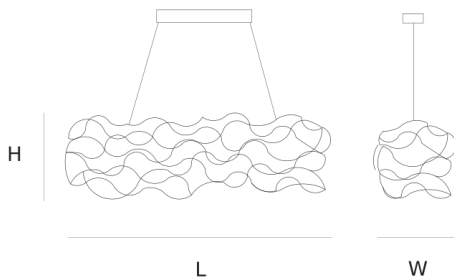

Product data sheet

Date: April 2nd 2025

QUASAR

SIRIO SUSPENSION by Jan

Pauwels

LED circuit boards and tiny curled metal rods are the only two basic elements of this light fixture. They give the lamp its structure and shape. The circuit boards have leds on both sides. 2/3 of the light goes down and 1/3 goes up.

DIMENSIONS

L 180 cm 70.9 inch
H 40 cm 15.7 inch
W 40 cm 15.7 inch

CANOPY

L 54 cm 21.3 inch
H 4.5 cm 1.8 inch
W 10 cm 3.9 inch

CABLELENGTH

Up to 200 cm 78 inch

LIGHTSOURCE

70x led, 12V/0.6W,
2800K, 2100 LM, CRI>95

INCLUDED

Yes

2	5	200x65x50cm
2.5	3	60x30x25cm

FINISH

Nickel 11-8910
Brass 11-8910-2
Blackbrass 11-8910-4

TYPE.NR

TYPE	Suspension
STANDARD	Black canopy with cover plate in matching colour of the fixture. Leading and trailing edge dimmable. Nickel, natural brass, blackened natural brass. Brass will turn darker in time and can show stains.
OPTIONAL	
TRANSFORMER/DRIVER	
DIMMING	
CLASSIFICATION	UL IP20