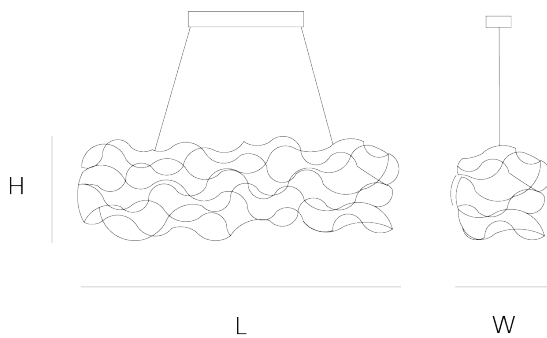

Product data sheet

Date: April 2nd 2025

QUASAR

SIRIO SUSPENSION by Jan

Pauwels

LED circuit boards and tiny curled metal rods are the only two basic elements of this light fixture. They give the lamp its structure and shape. The circuit boards have leds on both sides. 2/3 of the light goes down and 1/3 goes up.

DIMENSIONS

L 150 cm 59.1 inch
H 40 cm 15.7 inch
W 40 cm 15.7 inch

CANOPY

L 54 cm 21.3 inch
H 4.5 cm 1.8 inch
W 10 cm 3.9 inch

CABLELENGTH

Up to 200 cm 78 inch

LIGHTSOURCE

60x led, 12V/0.6W,
2800K, 1800 LM, CRI>95

INCLUDED

Yes

2	10	65x50x200cm
2.5	3	60x30x25cm

FINISH

Nickel 11-8918
Brass 11-8918-2
Blackbrass 11-8918-4

TYPE.NR

TYPE	Suspension
STANDARD	Black canopy with cover plate in matching colour of the fixture. Leading and trailing edge dimmable. Nickel, natural brass, blackened natural brass. Brass will turn darker in time and can show stains.
OPTIONAL	
TRANSFORMER/DRIVER	
DIMMING	
CLASSIFICATION	UL IP20
ENERGY LABEL	
YEAR OF DESIGN	2019