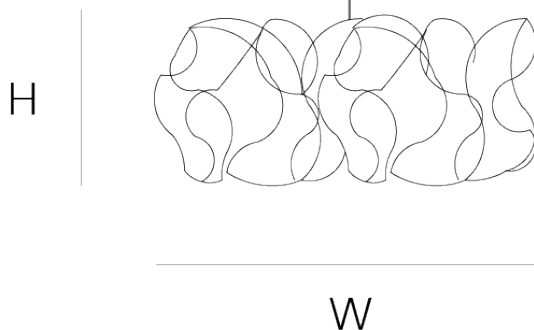

TYPE	Suspension
STANDARD	Black canopy with cover plate in matching colour of the fixture. Leading and trailing edge dimmable. Nickel, natural brass, blackened natural brass. Brass will turn darker in time and can show stains.
OPTIONAL	
TRANSFORMER/DRIVER	
DIMMING	
CLASSIFICATION	UL IP20