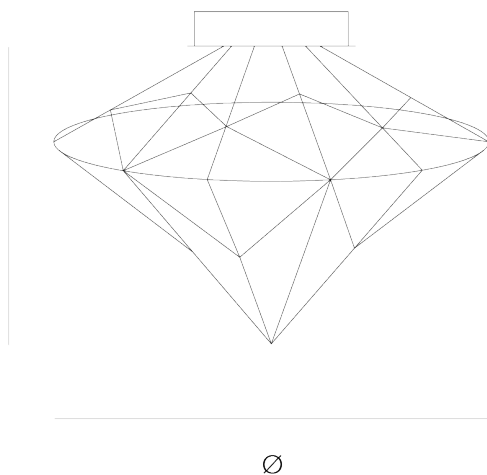

Product data sheet

Date: April 3rd 2025

QUASAR

NOBILIS CEILINGLAMP

by Jan Pauwels

A modern reinterpretation of grandma's old ceiling lamp. The E10 lightbulbs and tiny metal rods are the only two basic elements of this light fixture. They give the lamp its shape and structure. Available in 3 finishes and as a ceiling lamp.

DIMENSIONS

Ø 55 cm 21.7 inch
H 53 cm 20.9 inch

CANOPY

Ø 25 cm 9.8 inch
H 5 cm 2 inch

CABLELENGTH

Up to 0 cm 0 inch

LIGHTSOURCE

52x led E10, 12V/0.33W,
2600K, 1196 LM