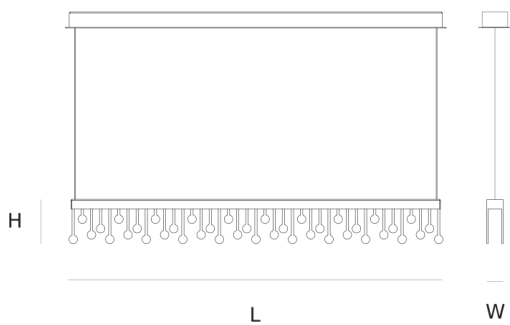

MELODY LONG

SUSPENSION by Studio Sybille

The Art Deco style and love for music were the inspiration for the designer to create this light. The characteristic stainless steel combined with the gold leaf finish gives a frivolous effect

DIMENSIONS

L 97 cm 38.2 inch
H 12 cm 4.7 inch
W 2.5 cm 1 inch

CANOPY

L 100 cm 39.4 inch
H 2.5 cm 1 inch
W 7 cm 2.8 inch

CABLELENGTH

Up to 200 cm 78 inch

LIGHTSOURCE

1x led 13W, 2700K, 632
LM, CRI>95

INCLUDED

Yes

8 114x35x35cm

FINISH

Stainless steel
polished

TYPE.NR

14-2302

TYPE	Suspension
STANDARD	Black canopy with chrome cover plate. The suspension lamps are not Dimmable. The floor lamp has an integrated dimmer button in the base.
OPTIONAL	2400K, 3000K or 4000K led.
TRANSFORMER/DRIVER	Meanwell LPV-100-24
DIMMING	n/a
CLASSIFICATION	UL no IP20 yes