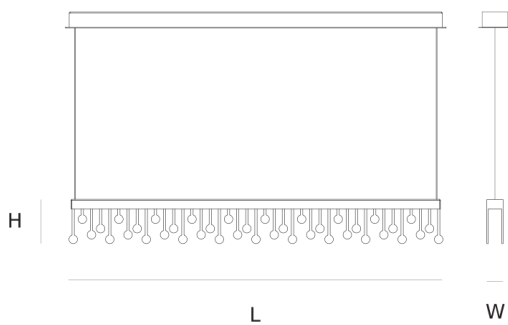

Product data sheet

Date: June 25th 2025

QUASAR

MELODY LONG

SUSPENSION by Studio Sybille

The Art Deco style and love for music were the inspiration for the designer to create this light. The characteristic stainless steel combined with the gold leaf finish gives a frivolous effect

DIMENSIONS

L 97 cm 38.2 inch
H 12 cm 4.7 inch
W 2.5 cm 1 inch

CANOPY

L 100 cm 39.4 inch
H 2.5 cm 1 inch
W 7 cm 2.8 inch

CABLELENGTH

Up to 200 cm 78 inch

LIGHTSOURCE

1x led 13W, 2700K, 632
LM, CRI>95

INCLUDED

Yes

8 114x35x35cm

FINISH

Stainless steel
polished

TYPE.NR

14-2302

TYPE	Suspension
STANDARD	Black canopy with chrome cover plate. The suspension lamps are not Dimmable. The floor lamp has an integrated dimmer button in the base.
OPTIONAL	2400K, 3000K or 4000K led.
TRANSFORMER/DRIVER	Meanwell LPV-100-24
DIMMING	n/a
CLASSIFICATION	UL no IP20 yes