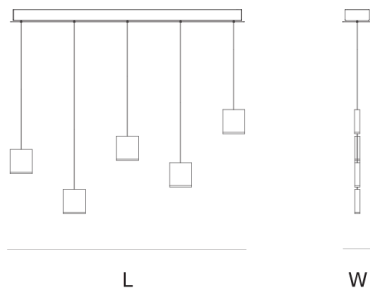

Product data sheet

Date: April 3rd 2025

QUASAR

MATCH SUSPENSION by Jos

Muller

The size of a small matchbox is enough to produce light. The multiple version is mesmerising as each element turns and finds its own way. The Match has a coloured or transparent detail. Due to the hole in the middle the colour of the light is not affected. Please specify the desired colour(s) with your order. (red, orange, yellow, green, light blue, transparent) For the round version see model Can

DIMENSIONS

L 6 cm 2.4 inch
H 6.3 cm 2.5 inch

CANOPY

L 120 cm 47.2 inch
H 4.5 cm 1.8 inch
W 8 cm 3.1 inch

CABLELENGTH

Up to 200 cm 78 inch

LIGHTSOURCE

5x led 3,06W, citizen,
2700K, 275 LM

INCLUDED

Yes

FINISH

Aluminium polished
Aluminium polished
Aluminium polished

TYPE.NR

● 11-5614-5
● 11-5614
● 11-5614-7

TYPE	Suspension
STANDARD	Black canopy with chrome cover plate. Trailing and leading edge dimmable.
OPTIONAL	
TRANSFORMER/DRIVER	Eaglerise 350mA
DIMMING	leading and trailing edge
CLASSIFICATION	UL no IP20 yes
ENERGY LABEL	led integrated A / A+ / A++