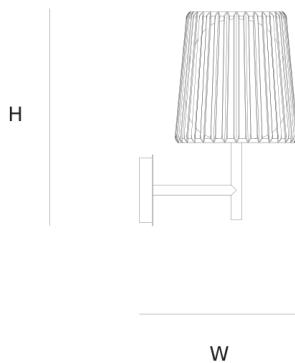

CABLELENGTH

Up to 0 cm 0 inch

TYPE	Wall-lamp
STANDARD	The fixture is supplied with dim to warm led lamps.
OPTIONAL	
TRANSFORMER/DRIVER	n/a
DIMMING	led dimmer
CLASSIFICATION	UL no IP20 yes
ENERGY LABEL	A+