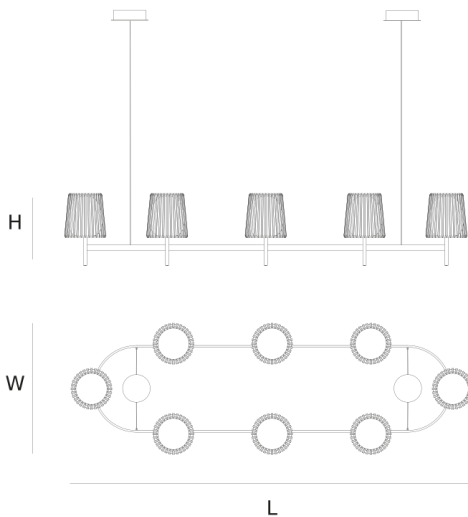

Product data sheet

Date: April 3rd 2025

QUASAR

JULIA OVAL SUSPENSION

by Daniel Becker

A reinterpretation of the classic textile plissé shade. Julia series includes suspensions, chandeliers, wall, floor and table lamps. Each one consists of two shades: the outer is handmade of brass, while the inner is made of translucent glass. Both shades are connected to a classic table lamp in a way that signifies the present archetypal gesture.

DIMENSIONS

L 185 cm 72.8 inch
H 35 cm 13.8 inch
W 60 cm 23.6 inch

LIGHTSOURCE

8x E14 led, 4W, 2000-2900K, 2080 LM

FINISH

Chrome plated
Brass

TYPE.NR

14-16004
14-16004-2

CANOPY

Ø 17 cm 6.7 inch
H 5 cm 2 inch

INCLUDED

Yes

CABLELENGTH

Up to 200 cm 78 inch

TYPE	Suspension
STANDARD	The fixture is supplied with dim to warm led lamps. Black canopy with cover plate in matching colour of the fixture.
OPTIONAL	
TRANSFORMER/DRIVER	n/a
DIMMING	led dimmer
CLASSIFICATION	UL no IP20 yes
ENERGY LABEL	A+