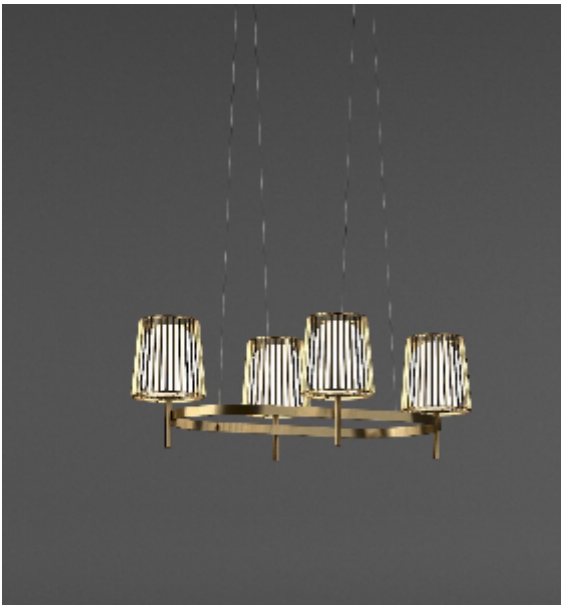

Product data sheet

Date: April 3rd 2025

QUASAR

JULIA OVAL SUSPENSION

by Daniel Becker

A reinterpretation of the classic textile plissé shade. Julia series includes suspensions, chandeliers, wall, floor and table lamps. Each one consists of two shades: the outer is handmade of brass, while the inner is made of translucent glass. Both shades are connected to a classic table lamp in a way that signifies the present archetypal gesture.

DIMENSIONS

L 185 cm 72.8 inch
H 35 cm 13.8 inch
W 60 cm 23.6 inch

LIGHTSOURCE

8x E14 led, 4W, 2000-2900K, 2080 LM

FINISH

Chrome plated
Brass

TYPE.NR

14-16004
14-16004-2

CANOPY

Ø 17 cm 6.7 inch
H 5 cm 2 inch

INCLUDED

Yes

CABLELENGTH

Up to 200 cm 78 inch

TYPE	Suspension
STANDARD	The fixture is supplied with dim to warm led lamps. Black canopy with cover plate in matching colour of the fixture.
OPTIONAL	
TRANSFORMER/DRIVER	n/a
DIMMING	led dimmer
CLASSIFICATION	UL no IP20 yes
ENERGY LABEL	A+