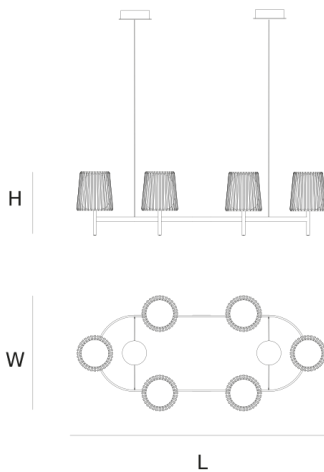

Product data sheet

Date: April 3rd 2025

QUASAR

JULIA OVAL SUSPENSION

by Daniel Becker

A reinterpretation of the classic textile plissé shade. Julia series includes suspensions, chandeliers, wall, floor and table lamps. Each one consists of two shades: the outer is handmade of brass, while the inner is made of translucent glass. Both shades are connected to a classic table lamp in a way that signifies the present archetypal gesture.

DIMENSIONS

L 130 cm 51.2 inch
H 35 cm 13.8 inch
W 60 cm 23.6 inch

CANOPY

Ø 17 cm 6.7 inch
H 5 cm 2 inch

CABLELENGTH

Up to 200 cm 78 inch

LIGHTSOURCE

6x E14 led, 4W, 2000-2900K, 1560 LM

INCLUDED

Yes

45 120x60x75cm

FINISH

Chrome plated
Brass

TYPE.NR

14-16010
14-16010-2

TYPE	Suspension
STANDARD	The fixture is supplied with dim to warm led lamps. Black canopy with cover plate in matching colour of the fixture.
OPTIONAL	
TRANSFORMER/DRIVER	n/a
DIMMING	led dimmer
CLASSIFICATION	UL no IP20 yes
ENERGY LABEL	A+