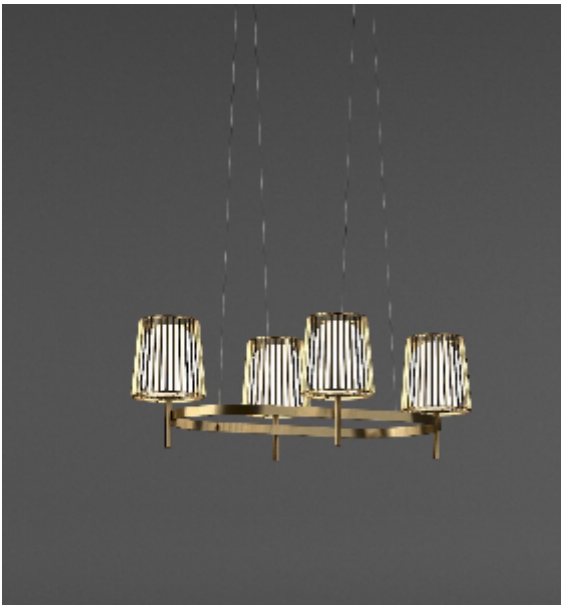

Product data sheet

Date: April 3rd 2025

QUASAR

JULIA OVAL SUSPENSION

by Daniel Becker

A reinterpretation of the classic textile plissé shade. Julia series includes suspensions, chandeliers, wall, floor and table lamps. Each one consists of two shades: the outer is handmade of brass, while the inner is made of translucent glass. Both shades are connected to a classic table lamp in a way that signifies the present archetypal gesture.

DIMENSIONS

L 130 cm 51.2 inch
H 35 cm 13.8 inch
W 60 cm 23.6 inch

CANOPY

Ø 17 cm 6.7 inch
H 5 cm 2 inch

CABLELENGTH

Up to 200 cm 78 inch

LIGHTSOURCE

6x E14 led, 4W, 2000-2900K, 1560 LM

INCLUDED

Yes

45 120x60x75cm

FINISH

Chrome plated
Brass

TYPE.NR

14-16010
14-16010-2

TYPE	Suspension
STANDARD	The fixture is supplied with dim to warm led lamps. Black canopy with cover plate in matching colour of the fixture.
OPTIONAL	
TRANSFORMER/DRIVER	n/a
DIMMING	led dimmer
CLASSIFICATION	UL no IP20 yes
ENERGY LABEL	A+