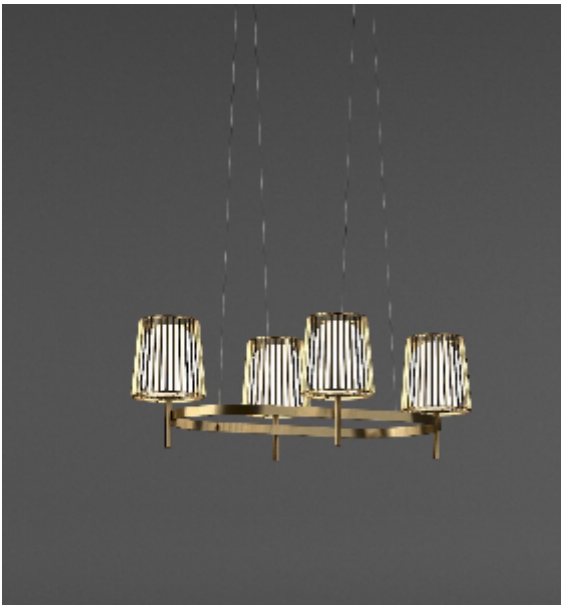

# QUASAR

## JULIA OVAL SUSPENSION

by Daniel Becker

A reinterpretation of the classic textile plissé shade. Julia series includes suspensions, chandeliers, wall, floor and table lamps. Each one consists of two shades: the outer is handmade of brass, while the inner is made of translucent glass. Both shades are connected to a classic table lamp in a way that signifies the present archetypal gesture.

### DIMENSIONS

L 100 cm 39.4 inch  
H 35 cm 13.8 inch  
W 60 cm 23.6 inch

### CANOPY

Ø 17 cm 6.7 inch  
H 5 cm 2 inch