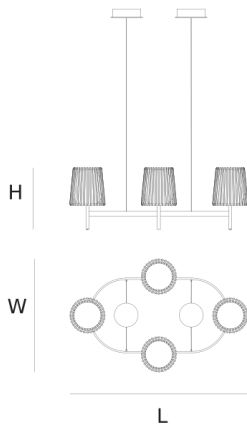

### DIMENSIONS

L 100 cm 39.4 inch  
H 35 cm 13.8 inch  
W 60 cm 23.6 inch

### CANOPY

Ø 17 cm 6.7 inch  
H 5 cm 2 inch