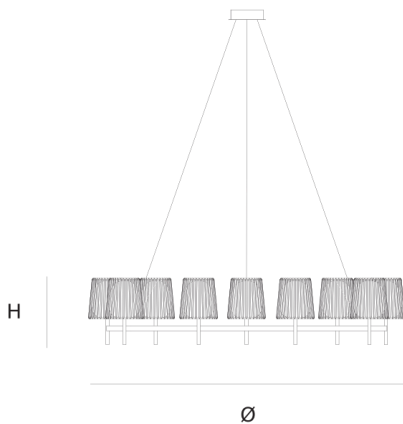

Product data sheet

Date: April 5th 2025

QUASAR

JULIA SINGLE SUSPENSION by Daniel Becker

A reinterpretation of the classic textile plissé shade. Julia series includes suspensions, chandeliers, wall, floor and table lamps. Each one consists of two shades: the outer is handmade of brass, while the inner is made of translucent glass. Both shades are connected to a classic table lamp in a way that signifies the present archetypal gesture.

DIMENSIONS

Ø 160 cm 63 inch
H 35 cm 13.8 inch

LIGHTSOURCE

9x E14 led, 4W, 2000-2900K, 2340 LM

FINISH

Chrome plated
Brass

TYPE.NR

14-16008
14-16008-2

CANOPY

Ø 17 cm 6.7 inch
H 5 cm 2 inch

INCLUDED

Yes

CABLELENGTH

Up to 200 cm 78 inch

TYPE	Suspension
STANDARD	The fixture is supplied with dim to warm led lamps. Black canopy with cover plate in matching colour of the fixture.
OPTIONAL	
TRANSFORMER/DRIVER	n/a
DIMMING	led dimmer
CLASSIFICATION	UL no IP20 yes
ENERGY LABEL	A+