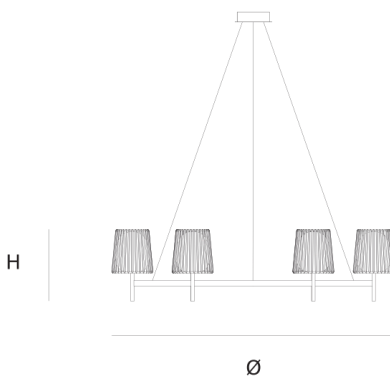

Product data sheet

Date: April 5th 2025

QUASAR

JULIA SINGLE SUSPENSION by Daniel Becker

A reinterpretation of the classic textile plissé shade. Julia series includes suspensions, chandeliers, wall, floor and table lamps. Each one consists of two shades: the outer is handmade of brass, while the inner is made of translucent glass. Both shades are connected to a classic table lamp in a way that signifies the present archetypal gesture.

DIMENSIONS

Ø 130 cm 51.2 inch
H 35 cm 13.8 inch

LIGHTSOURCE

INCLUDED
Yes

FINISH

Chrome plated
Brass

TYPE.NR

14-16007
14-16007-2

CANOPY

Ø 17 cm 6.7 inch
H 5 cm 2 inch

 17  92  138x138x66cm

CABLELENGTH

Up to 200 cm 78 inch

TYPE	Suspension
STANDARD	The fixture is supplied with dim to warm led lamps. Black canopy with cover plate in matching colour of the fixture.
OPTIONAL	
TRANSFORMER/DRIVER	n/a
DIMMING	led dimmer
CLASSIFICATION	UL no IP20 yes
ENERGY LABEL	A+