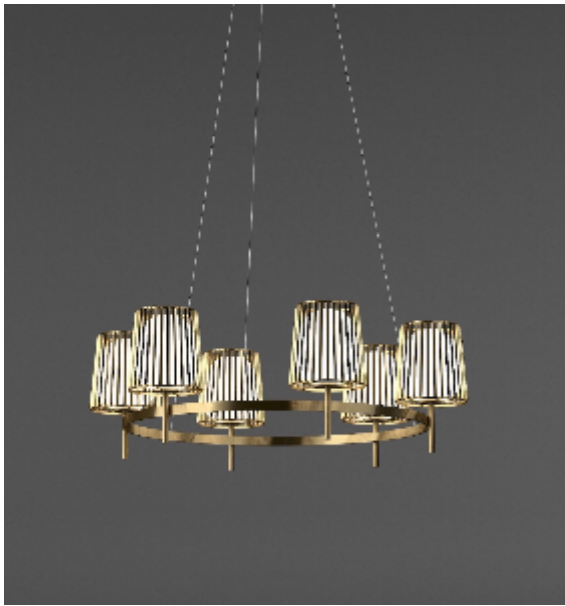

Product data sheet

Date: April 5th 2025

QUASAR

JULIA SINGLE SUSPENSION by Daniel Becker

A reinterpretation of the classic textile plissé shade. Julia series includes suspensions, chandeliers, wall, floor and table lamps. Each one consists of two shades: the outer is handmade of brass, while the inner is made of translucent glass. Both shades are connected to a classic table lamp in a way that signifies the present archetypal gesture.

DIMENSIONS

Ø 100 cm 39.4 inch
H 35 cm 13.8 inch

LIGHTSOURCE

6x E14 led, 4W, 2000-2900K, 1560 LM

FINISH

Chrome plated
Brass

TYPE.NR

14-16006
14-16006-2

CANOPY

Ø 17 cm 6.7 inch
H 5 cm 2 inch

INCLUDED

Yes

CABLELENGTH

Up to 200 cm 78 inch

TYPE	Suspension
STANDARD	The fixture is supplied with dim to warm led lamps. Black canopy with cover plate in matching colour of the fixture.
OPTIONAL	
TRANSFORMER/DRIVER	n/a
DIMMING	led dimmer
CLASSIFICATION	UL no IP20 yes
ENERGY LABEL	A+