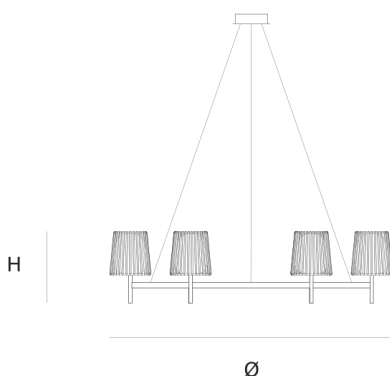

Product data sheet

Date: April 5th 2025

QUASAR

JULIA SINGLE SUSPENSION by Daniel Becker

A reinterpretation of the classic textile plissé shade. Julia series includes suspensions, chandeliers, wall, floor and table lamps. Each one consists of two shades: the outer is handmade of brass, while the inner is made of translucent glass. Both shades are connected to a classic table lamp in a way that signifies the present archetypal gesture.

DIMENSIONS

Ø 100 cm 39.4 inch
H 35 cm 13.8 inch

LIGHTSOURCE

6x E14 led, 4W, 2000-2900K, 1560 LM

FINISH

Chrome plated
Brass

TYPE.NR

14-16006
14-16006-2

CANOPY

Ø 17 cm 6.7 inch
H 5 cm 2 inch

INCLUDED

Yes

CABLELENGTH

Up to 200 cm 78 inch

TYPE	Suspension
STANDARD	The fixture is supplied with dim to warm led lamps. Black canopy with cover plate in matching colour of the fixture.
OPTIONAL	
TRANSFORMER/DRIVER	n/a
DIMMING	led dimmer
CLASSIFICATION	UL no IP20 yes
ENERGY LABEL	A+