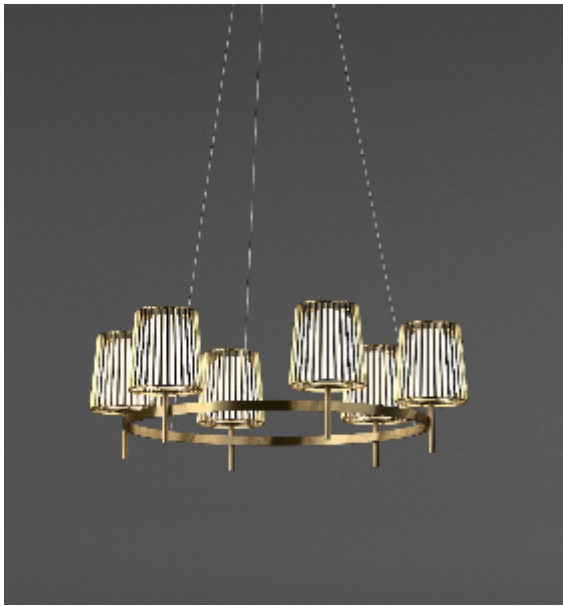

Product data sheet

Date: April 5th 2025

QUASAR

JULIA SINGLE SUSPENSION by Daniel Becker

A reinterpretation of the classic textile plissé shade. Julia series includes suspensions, chandeliers, wall, floor and table lamps. Each one consists of two shades: the outer is handmade of brass, while the inner is made of translucent glass. Both shades are connected to a classic table lamp in a way that signifies the present archetypal gesture.

DIMENSIONS

Ø 70 cm 27.6 inch
H 35 cm 13.8 inch

LIGHTSOURCE

3x E14 led, 4 W, 2000-2900K, 780 LM

FINISH

Chrome plated
Brass

TYPE.NR

14-16005
14-16005-2

CANOPY

Ø 17 cm 6.7 inch
H 5 cm 2 inch

INCLUDED

Yes

CABLELENGTH

Up to 200 cm 78 inch

TYPE	Suspension
STANDARD	The fixture is supplied with dim to warm led lamps. Black canopy with cover plate in matching colour of the fixture.
OPTIONAL	
TRANSFORMER/DRIVER	n/a
DIMMING	led dimmer
CLASSIFICATION	UL no IP20 yes
ENERGY LABEL	A+