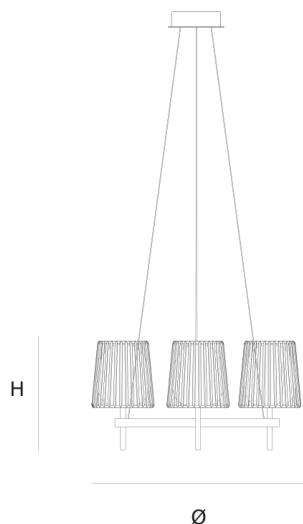

Product data sheet

Date: April 5th 2025

QUASAR

JULIA SINGLE SUSPENSION by Daniel Becker

A reinterpretation of the classic textile plissé shade. Julia series includes suspensions, chandeliers, wall, floor and table lamps. Each one consists of two shades: the outer is handmade of brass, while the inner is made of translucent glass. Both shades are connected to a classic table lamp in a way that signifies the present archetypal gesture.

DIMENSIONS

Ø 70 cm 27.6 inch
H 35 cm 13.8 inch

LIGHTSOURCE

3x E14 led, 4 W, 2000-2900K, 780 LM

FINISH

Chrome plated
Brass

TYPE.NR

14-16005
14-16005-2

CANOPY

Ø 17 cm 6.7 inch
H 5 cm 2 inch

INCLUDED

Yes

CABLELENGTH

Up to 200 cm 78 inch

TYPE	Suspension
STANDARD	The fixture is supplied with dim to warm led lamps. Black canopy with cover plate in matching colour of the fixture.
OPTIONAL	
TRANSFORMER/DRIVER	n/a
DIMMING	led dimmer
CLASSIFICATION	UL no IP20 yes
ENERGY LABEL	A+