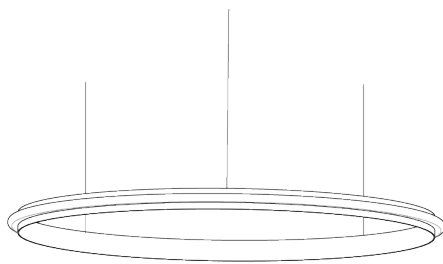

Product data sheet

Date: April 19th 2025

QUASAR

ECLIPSE COMPOSITION SUSPENSION by Jan Pauwels

The circle of light. Versatile rings that allow you to create the composition you like. Thanks to the freedom of number, size, distance and angle between the rings, each installation will be unique. The Eclipse with its chip on board LEDS has a different look and feel then the Citadel.

DIMENSIONS

Ø 83 cm 32.7 inch
H 5 cm 2 inch

LIGHTSOURCE

52x led, 12V/0.6W,
2800K, 1560 LM, CRI>90

FINISH

Nickel ● 11-8211-1E
Brass ● 11-8211-2E
Blackbrass ● 11-8211-4E

TYPE.NR

CANOPY

INCLUDED

Yes

CABLELENGTH

Up to 0 cm 59 inch

TYPE	Suspension
STANDARD	
OPTIONAL	2400K or 3000K led.
TRANSFORMER/DRIVER	Order seperatly
DIMMING	depending the type of driver
CLASSIFICATION	UL no IP20 yes
ENERGY LABEL	
YEAR OF DESIGN	2022