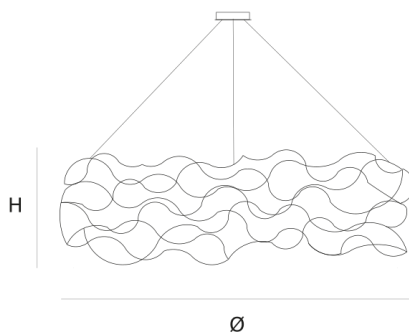

DIMENSIONS

Ø 200 cm 78.7 inch
H 40 cm 15.7 inch

LIGHTSOURCE

200x led E10, 12V/0.33W,
2600K, 4600 LM

FINISH

Nickel 11-8386-1E
Brass 11-8386-2E
Blackbrass 11-8386-4E

TYPE.NR

CANOPY

Ø 20 cm 7.9 inch
H 7.5 cm 3 inch

INCLUDED

Yes

CABLELENGTH

Up to 200 cm 78 inch

 6  65  210x45x225cm

TYPE	Suspension
STANDARD	
OPTIONAL	Downlight led 2700K 12V – 3W. 3000K or 3500K led.
TRANSFORMER/DRIVER	SCPower KVF-12100-TDW
DIMMING	leading and trailing edge
CLASSIFICATION	UL no IP20 yes
ENERGY LABEL	