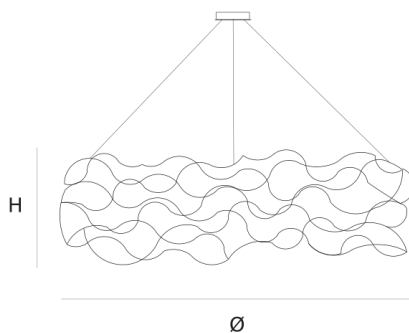

CABLELENGTH

Up to 200 cm 78 inch

6.5	33	140x45x160cm

TYPE	Suspension
STANDARD	
OPTIONAL	Downlight led 2700K 12V – 3W. 3000K or 3500K led.
TRANSFORMER/DRIVER	SCPower KVF-12060-TDW
DIMMING	leading and trailing edge
CLASSIFICATION	UL no IP20 yes
ENERGY LABEL