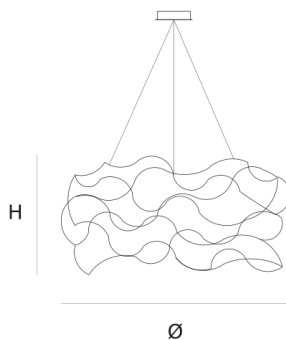

DIMENSIONS

Ø 70 cm 27.6 inch
H 30 cm 11.8 inch

LIGHTSOURCE

50x led E10, 12V/0.33W,
2600K, 1150 LM

FINISH

Nickel	●	11-8384-1E
Brass	●	11-8384-2E
Blackbrass	●	11-8384-4E

TYPE.NR

CANOPY

Ø 20 cm 7.9 inch
H 5 cm 2 inch

INCLUDED

Yes

CABLELENGTH

Up to 200 cm 78 inch

 2	 10	 83x83x41cm
---	---	--

TYPE	Suspension
STANDARD	
OPTIONAL	Downlight led 2700K 12V – 3W. 3000K or 3500K led.
TRANSFORMER/DRIVER	SCPpower KVF-12030-TDW
DIMMING	leading and trailing edge
CLASSIFICATION	UL no IP20 yes
ENERGY LABEL	